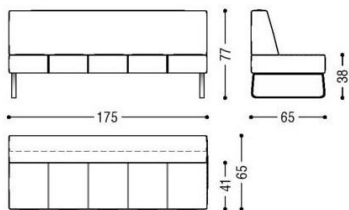

PATMOS BENCH

SKU:RIMO20-402-PATMOS BENCH

Bench made with seat and back padded and upholstered in leather that matches the iron legs. Also available with a central part in hardwood that serves as a magazine table or display table. Finish: base of oil / natural wax of vegetable origin with pine extracts.

Bench Sizes:

55"W x 25.5"D x 30.25"H

69"W x 25.5"D x 30.25"H

+

Diagrams above are shown in centimeters:

140W x 65D x 77H

175W x 65D x 77H

Finish: base of oil / natural wax of vegetable origin with pine extracts.