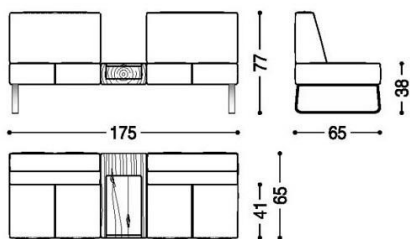

PATMOS BENCH

SKU:RIMO20-402-PATMOS BENCH

Bench made with seat and back padded and upholstered in leather that matches the iron legs. Also available with a central part in hardwood that serves as a magazine table or display table. Finish: base of oil / natural wax of vegetable origin with pine extracts.

Bench Sizes:

55"W x 25.5"D x 30.25"H

69"W x 25.5"D x 30.25"H

+

Diagrams above are shown in centimeters:

140W x 65D x 77H

175W x 65D x 77H

Finish: base of oil / natural wax of vegetable origin with pine extracts.