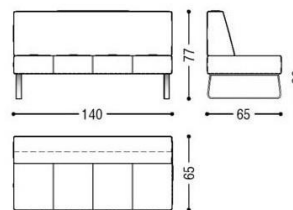

Bench Sizes:

55"W x 25.5"D x 30.25"H

69"W x 25.5"D x 30.25"H

+

Diagrams above are shown in centimeters:

140W x 65D x 77H

175W x 65D x 77H

Finish: base of oil / natural wax of vegetable origin with pine extracts.