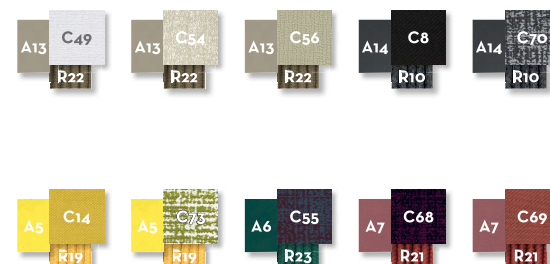

Width 72 | Depth 63 | Height 74 | H. seat 38

6,0 KG | unit 2 0,49 mc