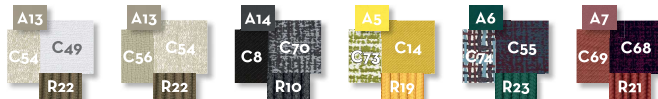

LIVING RELAX ARMCHAIR / CODE: PANLIVREX

Width 160 | Depth 125 | Height 105 | H. seat 45

KG 21,0 | unit 1 1,41 mc | icons: cloud, chair, table