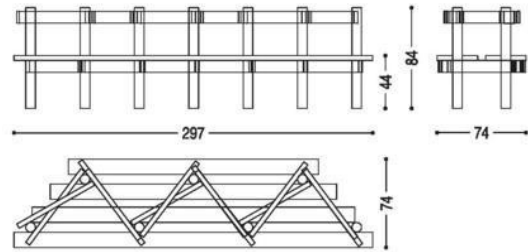

# PALIZZATA BENCH

SKU:RIMO20-402-PALIZZATA BENCH

Bench designed by Arch. De Lucchi and made of Briccola wood, oak piles in the lagoon of Venice. A reinterpretation of the classic slatted bench can accommodate 5 people, it is distinguished by the zig-zag back and diagonal lines.

Bench Size:

117"W x 29.25"D x 33"H, 17.25" Seat Height

Diagrams above are shown in centimeters:  
297W x 74D x 84H

## WOOD AND FINISHES

BRICCOLA OAK RAW

Bench designed by Arch. De Lucchi and made of Briccola wood, oak piles in the lagoon of Venice. A reinterpretation of the classic slatted bench can accommodate 5 people, it is distinguished by the zig-zag back and diagonal lines.