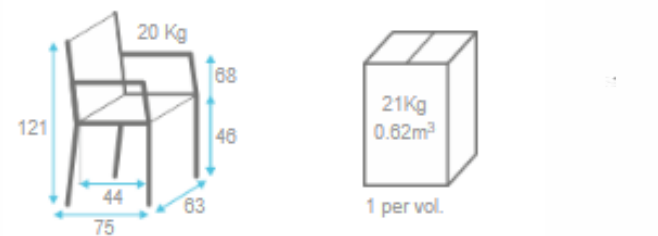

Dimensions:

- Height: 121 cm - 47.6"
- Width: 65 cm - 25.6"
- Depth: 75 cm - 29.5"
- Seat Height: 46 cm - 18.1"
- Arm Height: 68 cm - 26.75"

Material:

Solid beech wood frame and it is available with an upholstered seat and back. This product is offered in other finishes, and in fabric, leather or COM. Contact us for dimensions and finishes customizations.

Olympia P

	← 1.4 m → FABRIC CONSUMPTION (M)				LEATHER (M2)
	1 UN	2 UN	4 UN	6 UN	1 UN
SINGLE FABRIC	2.10	4.20	8.40	12.60	3.97

REF: CDOLYMP05

WOOD	STOCK	MIN
Beech Wood		0

Dimensions:

Height: 121 cm - 47.6"
 Width: 63 cm - 24.8"
 Depth: 75 cm - 29.5"
 Seat Height: 46 cm - 18.1"
 Arm Height: 68 cm - 26.75"

Olympia P Relax

	← 1.4 m → FABRIC CONSUMPTION (M)				LEATHER (M2)
	1 UN	2 UN	4 UN	6 UN	1 UN
SINGLE FABRIC	2.50	5.00	10.00	15.00	4.73

REF: CDOLYMP08

WOOD	STOCK	MIN
Beech Wood		0

Dimensions:

Height: 121 cm - 47.6"
 Width: 64cm - 25.2"
 Depth: 87 cm - 34.25"
 Seat Height: 50 cm - 19.7"
 Arm Height: 68 cm - 26.75"