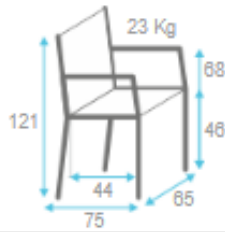

Olympia Lounge Chair

SKU:CMMOAS-402-CDOLYMP

Olympia P gaz

	← 1.4 m → FABRIC CONSUMPTION (M)				LEATHER (M2)
	1 UN	2 UN	4 UN	6 UN	1 UN
SINGLE FABRIC	2.10	4.20	8.40	12.60	3.97

REF: CDOLYMP06

WOOD	STOCK	MIN
Beech Wood		0

Dimensions:

- Height: 121 cm - 47.6"
- Width: 65 cm - 25.6"
- Depth: 75 cm - 29.5"
- Seat Height: 46 cm - 18.1"
- Arm Height: 68 cm - 26.75"

Material:

Solid beech wood frame and it is available with an upholstered seat and back. This product is offered in other finishes, and in fabric, leather or COM. Contact us for dimensions and finishes customizations.

Olympia P

	← 1.4 m → FABRIC CONSUMPTION (M)				LEATHER (M2)
	1 UN	2 UN	4 UN	6 UN	1 UN
SINGLE FABRIC	2.10	4.20	8.40	12.60	3.97

REF: CDOLYMP05

WOOD	STOCK	MIN
Beech Wood		0

Dimensions:

Height: 121 cm - 47.6"
 Width: 63 cm - 24.8"
 Depth: 75 cm - 29.5"
 Seat Height: 46 cm - 18.1"
 Arm Height: 68 cm - 26.75"

Olympia P Relax

	← 1.4 m → FABRIC CONSUMPTION (M)				LEATHER (M2)
	1 UN	2 UN	4 UN	6 UN	1 UN
SINGLE FABRIC	2.50	5.00	10.00	15.00	4.73

REF: CDOLYMP08

WOOD	STOCK	MIN
Beech Wood		0

Dimensions:

Height: 121 cm - 47.6"
 Width: 64cm - 25.2"
 Depth: 87 cm - 34.25"
 Seat Height: 50 cm - 19.7"
 Arm Height: 68 cm - 26.75"