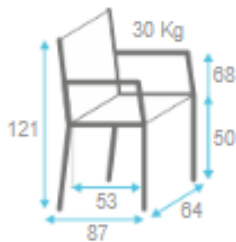

Dimensions:

- Height: 121 cm - 47.6"
- Width: 65 cm - 25.6"
- Depth: 75 cm - 29.5"
- Seat Height: 46 cm - 18.1"
- Arm Height: 68 cm - 26.75"

Material:

Solid beech wood frame and it is available with an upholstered seat and back. This product is offered in other finishes, and in fabric, leather or COM. Contact us for dimensions and finishes customizations.

Olympia P

	← 1.4 m → FABRIC CONSUMPTION (M)				LEATHER (M2)
	1 UN	2 UN	4 UN	6 UN	1 UN
SINGLE FABRIC	2.10	4.20	8.40	12.60	3.97

REF: CDOLYMP05

WOOD	STOCK	MIN
Beech Wood		0

Dimensions:

Height: 121 cm - 47.6"
 Width: 63 cm - 24.8"
 Depth: 75 cm - 29.5"
 Seat Height: 46 cm - 18.1"
 Arm Height: 68 cm - 26.75"

Olympia P Relax

	← 1.4 m → FABRIC CONSUMPTION (M)				LEATHER (M2)
	1 UN	2 UN	4 UN	6 UN	1 UN
SINGLE FABRIC	2.50	5.00	10.00	15.00	4.73

REF: CDOLYMP08

WOOD	STOCK	MIN
Beech Wood		0

Dimensions:

Height: 121 cm - 47.6"
 Width: 64cm - 25.2"
 Depth: 87 cm - 34.25"
 Seat Height: 50 cm - 19.7"
 Arm Height: 68 cm - 26.75"