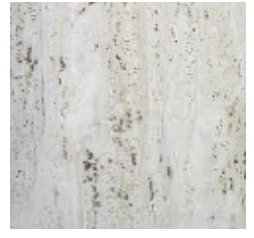

Travertine