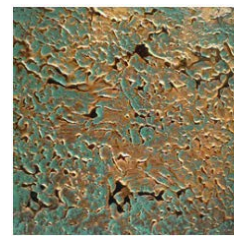

MONDO

Odyssey Side Table

SKU: GAMOSK-601- K2020

Product type: Indoor Side Table

28" W x 25.5" D x 22.5" H

Experience the allure of the Odyssey Side Table, a captivating addition to your living space that seamlessly blends artistry and functionality. This exquisite side table boasts a mesmerizing organic shape that draws inspiration from nature's fluidity and grace. The table's top is crafted from rich, dark marble, lending a sense of timeless sophistication and refinement.

Whether used as a standalone statement piece or paired with other furniture, the Odyssey Side Table exudes an air of understated luxury.

Resin Finishes

Bronze Color
Organic Texture

Brass Color
Organic Texture

Iron Color
Organic Texture

Aged Silver Color
Organic Texture

Aged Gold
Plasma Texture

Corten Color
Forge Texture

Corten Color
Magma Texture

Ceramic Finish

Verdisgris + Brass Finish

Verdisgris + Brass Finish

Natural Outdoor

Aged Natural Outdoor

Ivory Finish Outdoor

Concrete Color Outdoor
Organic Texture

Aged Color
Stripes Texture

Lacquer Finishes

Silver Color

Gold Color