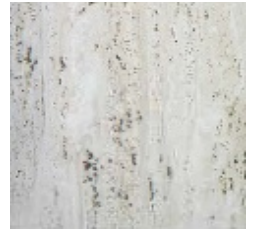

## Odyssey Console

SKU: GAMOSK-601- K4010

Product type: Indoor Console

71.75" W x 21.25" D x 33.5" H

A truly remarkable and sculptural masterpiece that will command attention in any interior setting.

Inspired by the raw and rugged beauty of volcanic textures, this console showcases a distinctive and rough finish, adding a touch of organic allure to its design. The flowing contours and dynamic lines create a sense of movement, evoking a captivating visual experience.

Ceramic Finish

Verdisgris + Brass Finish

Verdisgris + Brass Finish

Natural Outdoor

Aged Natural Outdoor

Ivory Finish Outdoor

Concrete Color Outdoor  
Organic Texture

Aged Color  
Stripes Texture

## Lacquer Finishes

Silver Color

Gold Color

RAL 6034  
Pastel Turquoise  
Outdoor

RAL 9010  
Pure White  
Outdoor

RAL 7037  
Dusty Grey  
Outdoor

RAL 7043  
Traffic Grey B  
Outdoor

RAL 7044  
Silk Grey  
Outdoor

## Marble

Black Silk

Carrara

Ice Jade

Juparana

Travertine