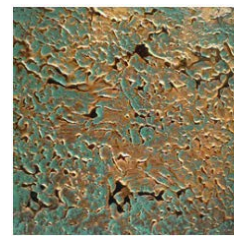

## Odyssey Console

SKU: GAMOSK-601- K4010

Product type: Indoor Console

71.75" W x 21.25" D x 33.5" H

A truly remarkable and sculptural masterpiece that will command attention in any interior setting.

Inspired by the raw and rugged beauty of volcanic textures, this console showcases a distinctive and rough finish, adding a touch of organic allure to its design. The flowing contours and dynamic lines create a sense of movement, evoking a captivating visual experience.

## Resin Finishes

Bronze Color  
Organic Texture

Brass Color  
Organic Texture

Iron Color  
Organic Texture

Aged Silver Color  
Organic Texture

Aged Gold  
Plasma Texture

Corten Color  
Forge Texture

Corten Color  
Magma Texture

Ceramic Finish

Verdisgris + Brass Finish

Verdisgris + Brass Finish

Natural Outdoor

Aged Natural Outdoor

Ivory Finish Outdoor

Concrete Color Outdoor  
Organic Texture

Aged Color  
Stripes Texture

## Lacquer Finishes

Silver Color

Gold Color

RAL 6034  
Pastel Turquoise  
Outdoor

RAL 9010  
Pure White  
Outdoor

RAL 7037  
Dusty Grey  
Outdoor

RAL 7043  
Traffic Grey B  
Outdoor

RAL 7044  
Silk Grey  
Outdoor