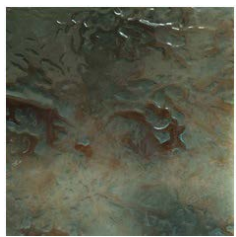

## Odyssey Console

SKU: GAMOSK-601- K4010

Product type: Indoor Console

71.75" W x 21.25" D x 33.5" H

A truly remarkable and sculptural masterpiece that will command attention in any interior setting.

Inspired by the raw and rugged beauty of volcanic textures, this console showcases a distinctive and rough finish, adding a touch of organic allure to its design. The flowing contours and dynamic lines create a sense of movement, evoking a captivating visual experience.

## Resin Finishes

Bronze Color  
Organic Texture

Brass Color  
Organic Texture

Iron Color  
Organic Texture

Aged Silver Color  
Organic Texture

Aged Gold  
Plasma Texture

Corten Color  
Forge Texture

Corten Color  
Magma Texture

Ceramic Finish

Verdisgris + Brass Finish

Verdisgris + Brass Finish

Natural Outdoor

Aged Natural Outdoor

Ivory Finish Outdoor

Concrete Color Outdoor  
Organic Texture

Aged Color  
Stripes Texture

## Lacquer Finishes

Silver Color

Gold Color

RAL 6034  
Pastel Turquoise  
Outdoor

RAL 9010  
Pure White  
Outdoor

RAL 7037  
Dusty Grey  
Outdoor

RAL 7043  
Traffic Grey B  
Outdoor

RAL 7044  
Silk Grey  
Outdoor