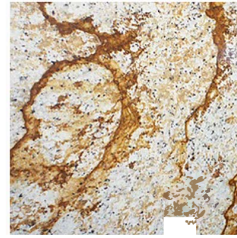

## Resin Finishes

Bronze Color  
Organic Texture

Brass Color  
Organic Texture

Iron Color  
Organic Texture

Aged Silver Color  
Organic Texture

Aged Gold  
Plasma Texture

Corten Color  
Forge Texture

Corten Color  
Magma Texture

Ceramic Finish

Verdisgris + Brass Finish

Verdisgris + Brass Finish

Natural Outdoor

Aged Natural Outdoor

Ivory Finish Outdoor

Concrete Color Outdoor  
Organic Texture

Aged Color  
Stripes Texture

## Lacquer Finishes

Silver Color

Gold Color

RAL 6034  
Pastel Turquoise  
Outdoor

RAL 9010  
Pure White  
Outdoor

RAL 7037  
Dusty Grey  
Outdoor

RAL 7043  
Traffic Grey B  
Outdoor

RAL 7044  
Silk Grey  
Outdoor

## Marble

Black Silk

Carrara

Ice Jade

Juparana

Travertine