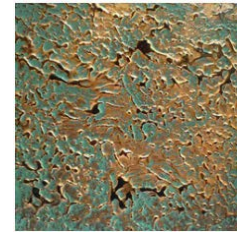

MONDO

Odyssey Coffee Table

SKU: GAMOSK-601- K2019

Product type:Indoor Coffee Table

56" W x 52.5" D x 16.5" H

A stunning addition to your home that exudes natural beauty and functional design. Inspired by the graceful curves of nature, this coffee table boasts an organic shape that catches the eye and sparks conversation. The table's dark marble top radiates sophistication and timeless appeal, creating a focal point that enhances your living space.

With its seamless blend of artistry and practicality, the Odyssey Coffee Table is an invitation to relax and enjoy moments of refined style.

Resin Finishes

Bronze Color
Organic Texture

Brass Color
Organic Texture

Iron Color
Organic Texture

Aged Silver Color
Organic Texture

Aged Gold
Plasma Texture

Corten Color
Forge Texture

Corten Color
Magma Texture

Ceramic Finish

Verdisgris + Brass Finish

Verdisgris + Brass Finish

Natural Outdoor

Aged Natural Outdoor

Ivory Finish Outdoor

Concrete Color Outdoor
Organic Texture

Aged Color
Stripes Texture

Lacquer Finishes

Silver Color

Gold Color