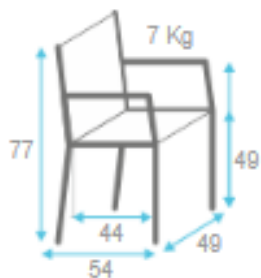

Novara Chair

SKU:CMMOAS-401-CDSAGGIAO

	← 1.4 m → FABRIC CONSUMPTION (M)				LEATHER (M2)
	1 UN	2 UN	4 UN	6 UN	1 UN
SINGLE FABRIC	0.60	0.85	1.70	2.50	0.80
BACK	0.25	0.25	-	-	0.35
SEAT	0.60	0.60	-	-	0.65

REF: CDSAGGIAO

WOOD	STOCK	MIN
Beech Wood	✓	0
Ash Wood	✗	48
Oak	✗	48
Walnut	✗	48

Dimensions:

Height: 77 cm - 30.3"
 Width: 49 cm - 19.3"
 Depth: 54cm - 21.3"
 Seat Height: 49 cm - 19.3"

Material:

Solid beech wood frame and it is available with an upholstered seat and back. This product is offered in other finishes, and in fabric, leather or COM. Contact us for dimensions and finishes customizations.