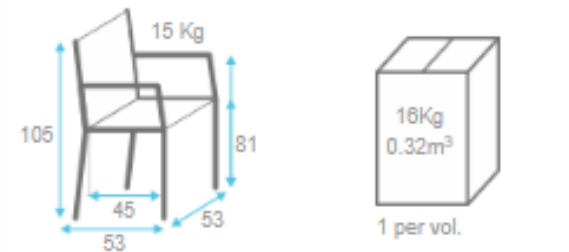

Noavara Beta 2Barstool

SKU:CMMOAS-403-Novara Beta 2

	← 1.4 m → FABRIC CONSUMPTION (M)				LEATHER (M2)
	1 UN	2 UN	4 UN	6 UN	1 UN
SINGLE FABRIC	1.05	1.50	2.95	4.40	1.42

BASE

WOOD	STOCK	MIN
Beech Wood	✓	0
Ash Wood	✗	48
Oak	✗	48
Walnut	✗	48

Dimensions:

Height: 105 cm - 41.3"
 Width: 53 cm - 20.9"
 Depth: 53 cm - 20.9"
 Seat Height: 81 cm - 31.9"

Material:

Solid beech wood frame and it is available with an upholstered seat and back. This product is offered in other finishes, and in fabric, leather or COM. Contact us for dimensions and finishes customizations.