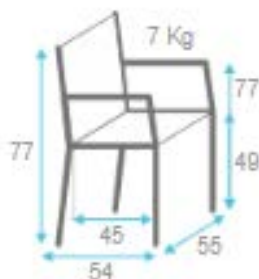

Novara B Armchair

SKU:CMMOAS-402-CDSAGGIAB

| | ← 1.4 m → FABRIC CONSUMPTION (M) | | | | LEATHER (M2) |
|----------------------|-------------------------------------|------|------|------|--------------|
| | 1 UN | 2 UN | 4 UN | 6 UN | 1 UN |
| SINGLE FABRIC | 0.90 | 1.10 | 2.20 | 3.30 | 1.04 |
| BACK | 0.20 | 0.40 | - | - | 0.40 |
| PIPING | 0.10 | 0.15 | - | - | 0.15 |
| SEAT | 0.60 | 0.60 | - | - | 0.60 |

REF: CDSAGGIAB

| WOOD | STOCK | MIN |
|------------|-------|-----|
| Beech Wood | ✓ | 0 |
| Ash Wood | ✗ | 48 |
| Oak | ✗ | 48 |
| Walnut | ✗ | 48 |

Dimensions:

Height: 77 cm - 30.3"
 Width: 55 cm - 21.7"
 Depth: 54 cm - 21.3"
 Seat Height: 49 cm - 19.3"
 Arm Height: 77 cm - 30.3"