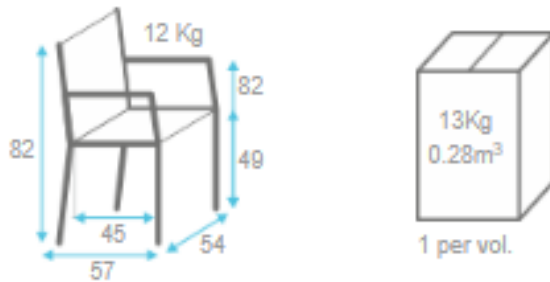

Novara 2B Armchair

SKU:CMMOAS-402- CDSAGGI2B

	 FABRIC CONSUMPTION (M)				 LEATHER (M2)
	1 UN	2 UN	4 UN	6 UN	1 UN
SINGLE FABRIC	1.65	2.65	5.25	7.90	2.50
FRONT BACK	0.50	1.00	-	-	1.00
REAR BACK	0.55	1.10	-	-	1.00
SEAT	0.70	0.70	-	-	0.80

REF: CDSAGGI2B

WOOD	STOCK	MIN
Beech Wood		0
Ash Wood		48
Oak		48
Walnut		48

Dimensions:

Height: 82 cm - 32.3"
 Width: 54 cm - 21.3"
 Depth: 57 cm - 22.4"
 Seat Height: 49 cm - 19.3"
 Arm Height: 82 cm - 32.3"