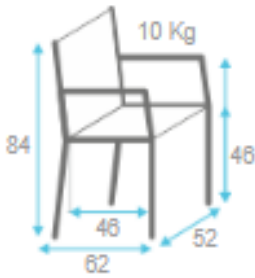

Newton Deluxe Chair

SKU:CMMOAS-401-CD2153008

	← 1.4 m → FABRIC CONSUMPTION (M)				LEATHER (M2)
	1 UN	2 UN	4 UN	6 UN	1 UN
SINGLE FABRIC	1.40	2.20	4.40	6.60	2.08

REF: CD2153008

WOOD	STOCK	MIN
Beech Wood	✓	0
Ash Wood	✗	48
Oak	✗	48
Walnut	✗	48

Dimensions:

Height: 84 cm - 33.1"
 Width: 52 cm - 20.5"
 Depth: 62 cm - 24.4"
 Seat Height: 46 cm - 18.1"

Material:

Solid beech wood frame and it is available with an upholstered seat and back. This product is offered in other finishes, and in fabric, leather or COM. Contact us for dimensions and finishes customizations.