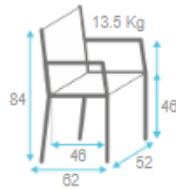

Newton B Office Chair

SKU:CMMOAS-401- CDNEWTO16

	← 1.4 m → FABRIC CONSUMPTION (M)				LEATHER (M2)
	1 UN	2 UN	4 UN	6 UN	1 UN
SINGLE FABRIC	2.00	3.25	6.50	9.75	3.07

REF: CDNEWTO16

WOOD	STOCK	MIN
Steel	✓	0

Dimensions:

Height: 84 cm - 33.1"
 Width: 52 cm - 20.5"
 Depth: 62 cm - 24.4"
 Seat Height: 46 cm - 18.1"

Material:

Solid beech wood frame and it is available with an upholstered seat and back. This product is offered in other finishes, and in fabric, leather or COM. Contact us for dimensions and finishes customizations.