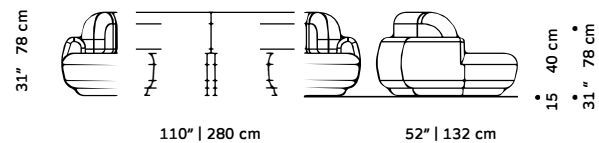

NAKED 280CM