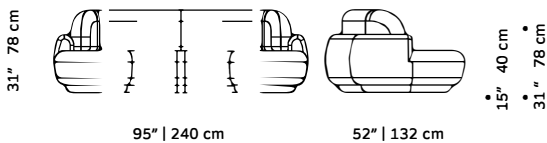

PACKAGING

Weight item:

Naked 240cm: **Naked 280cm:** **Naked 300cm:**

121 lb | 55 kg 77 lb | 35 kg 99 lb | 45 kg

Weight packaging:

Naked 240cm: **Naked 280cm:** **Naked 300cm:**

121 lb | 55 kg 77 lb | 35 kg 99 lb | 45 kg

Packaging type: cardboard and pallet

Packaging dimensions with pallet:

Naked 240cm: **Naked 280cm:** **Naked 300cm:**

245x83x137 cm 285x83x137 cm 305x83x137 cm

Number of parcels: 1 per box

DIMENSIONS

NAKED 240CM