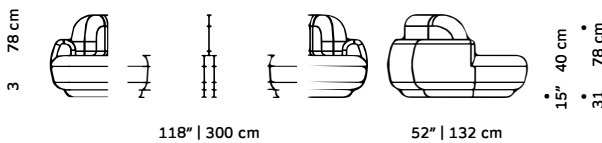

NAKED 300CM