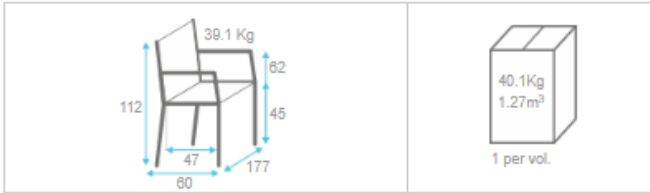

Munique 4

	 FABRIC CONSUMPTION (M)				 LEATHER (M2)
	1 UN	2 UN	4 UN	6 UN	1 UN
SINGLE FABRIC	4.38	8.40	16.80	25.20	7.94

REF: CDMUNIQUE4

WOOD	STOCK	MIN
Beech Wood		24

Dimensions:

Height: 112 cm - 44.1"
Width: 177 cm - 69.7"
Depth: 60 cm - 23.6"
Seat Height: 45 cm - 17.7"
Arm Height: 62 cm - 24.4"

Material:

Solid beech wood frame and it is available with an upholstered seat and back. This product is offered in other finishes, and in fabric, leather or COM. Contact us for dimensions and finishes customizations.