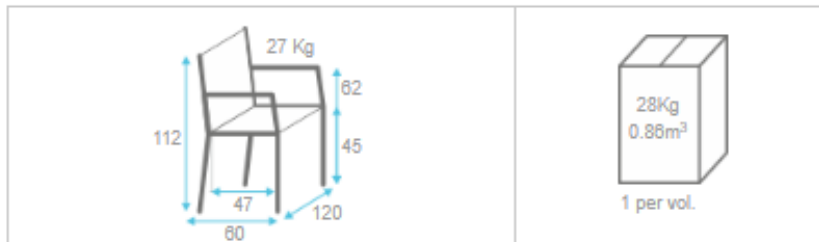

Munique 3

	  FABRIC CONSUMPTION (M)				 LEATHER (M2)
	1 UN	2 UN	4 UN	6 UN	1 UN
SINGLE FABRIC	2.80	5.60	11.20	16.80	5.29

REF: CDMUNIQ3

WOOD	STOCK	MIN
Beech Wood		24

Dimensions:

Height: 112 cm - 44.1"
Width: 120 cm - 47.25"
Depth: 60 cm - 23.6"
Seat Height: 45 cm - 17.7"
Arm Height: 62 cm - 24.4"

Material:

Solid beech wood frame and it is available with an upholstered seat and back. This product is offered in other finishes, and in fabric, leather or COM. Contact us for dimensions and finishes customizations.