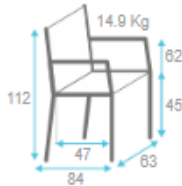

# Munique Seating Collection

SKU:CMMOAS-402-CDMUNIQUE

Munique 2

	← 1.4 m → FABRIC CONSUMPTION (M)				LEATHER (M2)
	1 UN	2 UN	4 UN	6 UN	1 UN
<b>SINGLE FABRIC</b>	1.67	2.80	5.60	8.40	2.65

REF: CDMUNIQUE2

WOOD	STOCK	MIN
Beech Wood	⊘	48

**Dimensions:**

Height: 112 cm - 44.1"  
 Width: 63 cm - 24.8"  
 Depth: 84 cm - 33.1"  
 Seat Height: 45 cm - 17.7"  
 Arm Height: 62 cm - 24.4"

**Material:**

Solid beech wood frame and it is available with an upholstered seat and back. This product is offered in other finishes, and in fabric, leather or COM. Contact us for dimensions and finishes customizations.

### Dimensions:

Height: 112 cm - 44.1"  
 Width: 120 cm - 47.25"  
 Depth: 60 cm - 23.6"  
 Seat Height: 45 cm - 17.7"  
 Arm Height: 62 cm - 24.4"

### Dimensions:

Height: 112 cm - 44.1"  
 Width: 177 cm - 69.7"  
 Depth: 60 cm - 23.6"  
 Seat Height: 45 cm - 17.7"  
 Arm Height: 62 cm - 24.4"