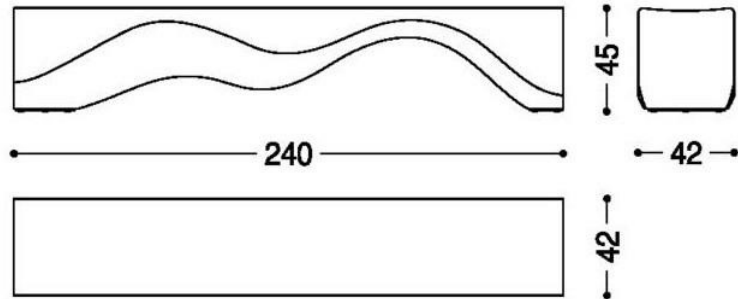

Bench:

94.5"W x 16.5"D x 17.75"H

Diagrams above are shown in centimeters:
240W x 42D x 45H

WOOD AND FINISHES

CEDARWOOD RAW

CEDAR CONTRACT

CEDAR SANDED

CEDAR VULCANO