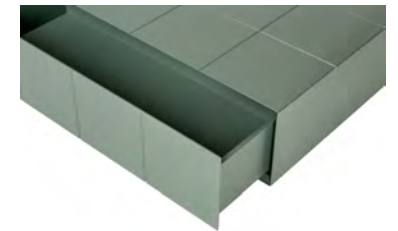

MONDO

MOS-I-KO C 006 COFFEE TABLE

SKU:ALMO2-601-MOS-I-KO C 006 COFFEE TABLE

49.2" W x 49.2" D x 11.8" H

39.4" W x 39.4" D x 11.8" H

59" W x 39.4" D x 11.8" H

59" W x 29.5" D x 11.8" H

49.2" W x 29.5" D x 11.8" H

Low table in the shape of a cube and a cubic pattern that is always lacquered. There is the possibility of a drawer.

This product is offered in other finishes. Contact us for dimensions and finishes customizations.

MATERIALS:

Box always lacquered - Adjustable legs.