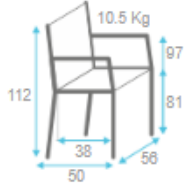

Morelia Barstool

SKU:CMMOAS-403-CDMORELBE

	← 1.4 m → FABRIC CONSUMPTION (M)				LEATHER (M2)
	1 UN	2 UN	4 UN	6 UN	1 UN
SINGLE FABRIC	0.75	1.40	2.80	4.15	1.32
BACK	0.50	0.90	-	-	0.60
PIPING FOR THE BACK	0.15	0.30	-	-	0.20
PIPING FOR THE SEAT	0.15	0.30	-	-	0.20
SEAT	0.45	0.55	-	-	0.60

WOOD	STOCK	MIN
Beech Wood	✓	0
Ash Wood	✗	24
Oak	✗	24
Walnut	✗	24

Dimensions:

Height: 112 cm - 44.1"
 Width: 56 cm - 22"
 Depth: 50 cm - 19.7"
 Seat Height: 81 cm - 31.9"
 Arm Height: 97 cm - 38.2"

Material: