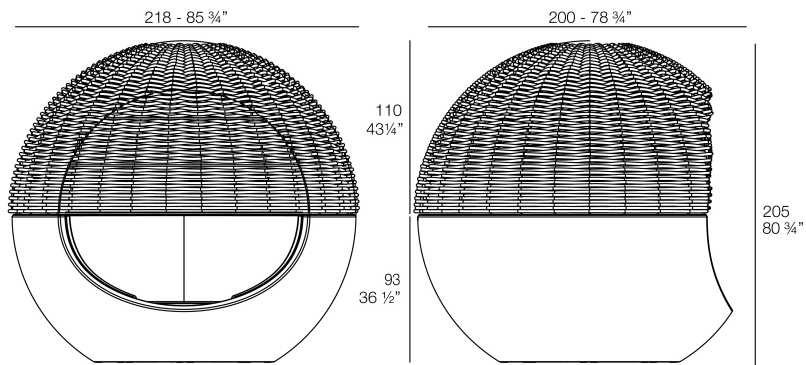

MOON COLLECTION

SKU:VOMOOM-701-ADAN

Ulm moon daybed with woven rope parasol

The main characteristic of the Moon Daybed Collection, is its circular shape and the rotating system on which its base rests, which allows the piece to rotate on its own axis.

Description

Weight: 172.8 Kg

MOON Daybed con parasol trenzado
MOON daybed with woven rope parasol

Ulm moon daybed

The main characteristic of the Moon Daybed Collection, is its circular shape and the rotating system on which its base rests, which allows the piece to rotate on its own axis.

Description

Weight: 93 Kg

MOON Daybed
MOON daybed

Ulm moon daybed with sunroof

The main characteristic of the Moon Daybed Collection, is its circular shape and the rotating system on which its base rests, which allows the piece to rotate on its own axis.

Description

Weight: 129.8 Kg

MOON Daybed con parasol
MOON daybed with sunroof

Accessories

- **4-Pillow pack 60x60 cm.**

4 Pillow pack – 23?1/2?x23?1/2?

- **PACK SOUND BLUETOOTH SYSTEM**

Link your smartphone or tablet to the sound system via Bluetooth.