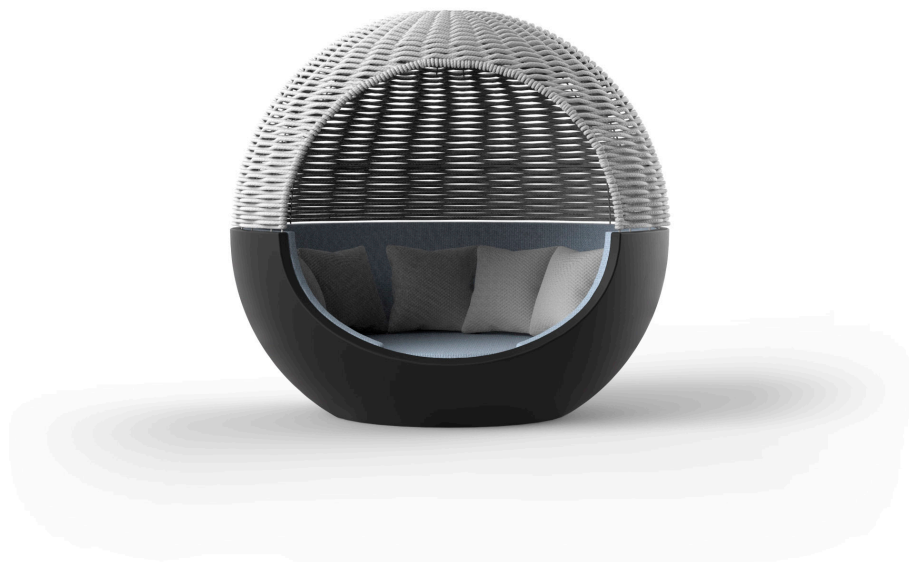

MOON COLLECTION

SKU:VOMOOM-701-ADAN

Ulm moon daybed with woven rope parasol

The main characteristic of the Moon Daybed Collection, is its circular shape and the rotating system on which its base rests, which allows the piece to rotate on its own axis.

Description

Weight: 172.8 Kg

MOON Daybed con parasol trenzado
MOON daybed with woven rope parasol

Ulm moon daybed

The main characteristic of the Moon Daybed Collection, is its circular shape and the rotating system on which its base rests, which allows the piece to rotate on its own axis.

Description

Weight: 93 Kg

MOON Daybed
MOON daybed

Ulm moon daybed with sunroof

The main characteristic of the Moon Daybed Collection, is its circular shape and the rotating system on which its base rests, which allows the piece to rotate on its own axis.

Description

Weight: 129.8 Kg

MOON Daybed con parasol
MOON daybed with sunroof

Accessories

- **4-Pillow pack 60x60 cm.**

4 Pillow pack – 23?1/2?x23?1/2?

- **PACK SOUND BLUETOOTH SYSTEM**

Link your smartphone or tablet to the sound system via Bluetooth.