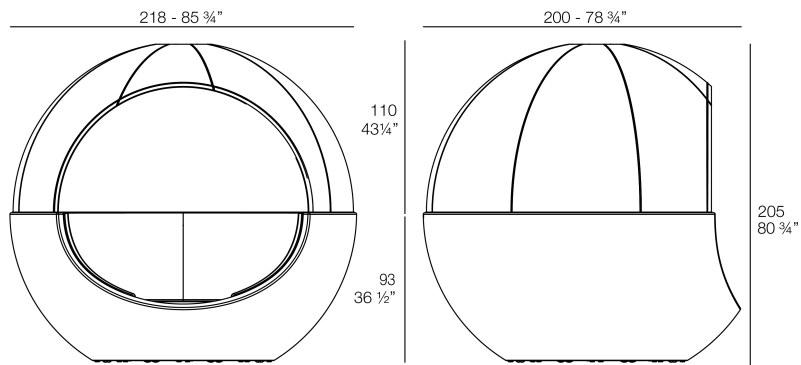

Description

Weight: 172.8 Kg

MOON Daybed con parasol trenzado
MOON daybed with woven rope parasol

Ulm moon daybed

The main characteristic of the Moon Daybed Collection, is its circular shape and the rotating system on which its base rests, which allows the piece to rotate on its own axis.

Description

Weight: 93 Kg

MOON Daybed
MOON daybed

Ulm moon daybed with sunroof

The main characteristic of the Moon Daybed Collection, is its circular shape and the rotating system on which its base rests, which allows the piece to rotate on its own axis.

Description

Weight: 129.8 Kg

MOON Daybed con parasol
MOON daybed with sunroof

Accessories

- **4-Pillow pack 60x60 cm.**

4 Pillow pack – 23?1/2?x23?1/2?

- **PACK SOUND BLUETOOTH SYSTEM**

Link your smartphone or tablet to the sound system via Bluetooth.