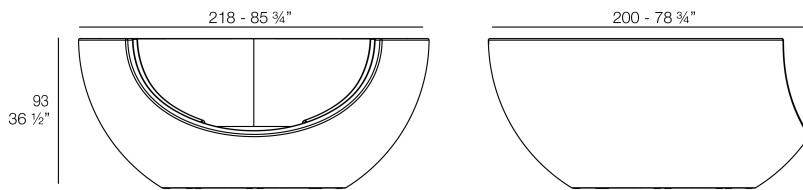

Description

Weight: 172.8 Kg

MOON Daybed con parasol trenzado
MOON daybed with woven rope parasol

Ulm moon daybed

The main characteristic of the Moon Daybed Collection, is its circular shape and the rotating system on which its base rests, which allows the piece to rotate on its own axis.

Description

Weight: 93 Kg

MOON Daybed
MOON daybed

Ulm moon daybed with sunroof

The main characteristic of the Moon Daybed Collection, is its circular shape and the rotating system on which its base rests, which allows the piece to rotate on its own axis.