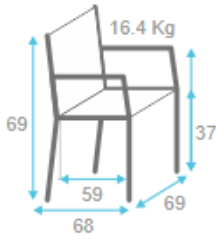

Montreal Lounge Chair

SKU:CMMOAS-402-CDMONTREA

	←1.4 m→ FABRIC CONSUMPTION (M)				
	1 UN	2 UN	4 UN	6 UN	UN
SINGLE FABRIC	1.15	1.90	3.80	5.70	.80

REF: CDMONTREA

WOOD	STOCK	MIN
Ash Wood	⊘	6
Beech Wood	⊘	24
Walnut	⊘	24

Dimensions:

Height: 69 cm - 27.2"
 Width: 69 cm - 27.2"
 Depth: 68 cm - 26.8"
 Seat Height: 37 cm - 14.6"

Material:

Solid beech wood frame and it is available with an upholstered seat and back. This product is offered in other finishes, and in fabric, leather or COM. Contact us for dimensions and finishes customizations.