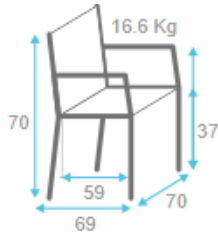

Montreal 3 Lounge Chair

SKU:CMMOAS-402-CD0027036

	C CONSUMPTION (M)				HER (M2)
	1 UN	2 UN	4 UN	6 UN	1 UN
SINGLE FABRIC	2.05	3.60	7.15	10.75	3.40
BACK	1.00	2.00	-	-	1.60
PIPING	0.25	0.45	-	-	0.50
SEAT	1.00	1.85	-	-	1.80

REF: CD0027036

WOOD	STOCK	MIN
Ash Wood	⊘	6
Beech Wood	⊘	24
Walnut	⊘	24

Dimensions:

Height: 70 cm - 27.6"
 Width: 70 cm - 27.6"
 Depth: 69 cm - 27.2"
 Seat Height: 37 cm - 14.6"

Material:

Solid beech wood frame and it is available with an upholstered seat and back. This product is offered in other finishes, and in fabric, leather or COM. Contact us for dimensions and finishes customizations.