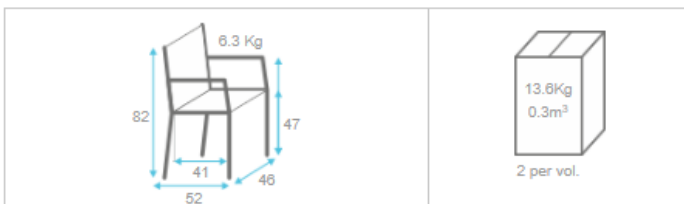

# MONSANTO 6 CHAIR

SKU:CMMOAS-401-MONSANTO6

	← 1.4 m → FABRIC CONSUMPTION (M)				LEATHER (M2)
	1 UN	2 UN	4 UN	6 UN	1 UN
SINGLE FABRIC	0.55	0.55	1.10	1.65	0.52

BASE

WOOD	STOCK	MIN
Beech Wood	✔	0
Ash Wood	✘	48
Oak	✘	48
Walnut	✘	48

Dimensions:

Height: 82cm - 32.25 in

Width: 46cm - 18.1 in

Depth: 52cm - 20.5 in

Seat Height: 47cm - 18.5 in

Material:

Solid beech wood frame and it is available with an upholstered seat and rattan back. This product is offered in other finishes, and in fabric, leather or COM.