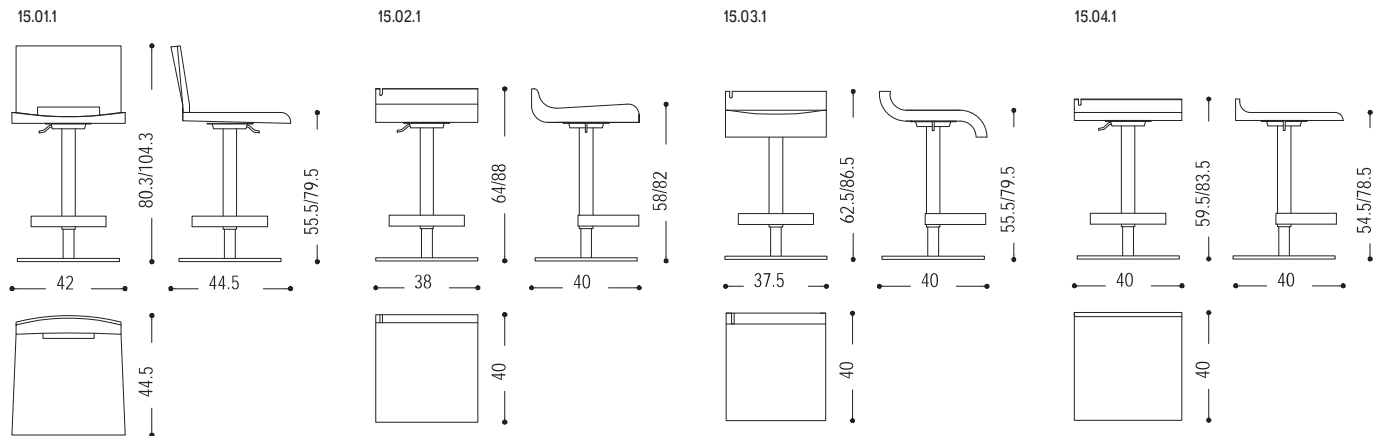

MIRÒ STOOL

SKU:RIMO20-403-MIRO STOOL

Swivel stool with a solid wood seat, available in different versions. Leg in satin steel, the height can be regulated via a telescopic gas column.

STANDARD VERSION: REVOLVING STOOL, SATIN STEEL BASE

CODE	SIZE
15.01.1	W.42 x D.44,5 x H.80,3/104,3
15.02.1	W.38 x D.40 x H.64/88
15.03.1	W.37,5 x D.40 x H.62,5/86,5
15.04.1	W.40 x D.40 x H.59,5/83,5

AVAILABLE FINISHES:

- A1: walnut without knots, walnut with knots, elm
- A2: oak without knots, oak with knots, cherry, maple
- A3: oak without knots finish: whitened, mystic black, neutro
oak with knots finish: whitened, mystic black, neutro
- A4: oak without knots pigmented: ash grey, white milk, total black
oak with knots pigmented: ash grey, white milk, total black