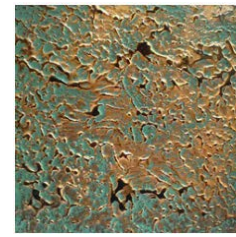

## Millenium Console

SKU: GAMOSK-601- G3504a

Product type:Indoor console

90.5" W x 17.75" D x 35.5" H

This elegant console table is designed to bring a touch of sophistication to the entryways of upscale residential projects. Featuring a glass top, it is meticulously handcrafted from fiberglass-reinforced resin with a hammered texture in a bronze or gold finish, resting on a polished stainless steel base.

## Resin Finishes

Bronze Color  
Organic Texture

Brass Color  
Organic Texture

Iron Color  
Organic Texture

Aged Silver Color  
Organic Texture

Aged Gold  
Plasma Texture

Corten Color  
Forge Texture

Corten Color  
Magma Texture

Ceramic Finish

Verdisgris + Brass Finish

Verdisgris + Brass Finish

Natural Outdoor

Aged Natural Outdoor

Ivory Finish Outdoor

Concrete Color Outdoor  
Organic Texture

Aged Color  
Stripes Texture

## Lacquer Finishes

Silver Color

Gold Color

RAL 6034  
Pastel Turquoise  
Outdoor

RAL 9010  
Pure White  
Outdoor

RAL 7037  
Dusty Grey  
Outdoor

RAL 7043  
Traffic Grey B  
Outdoor

RAL 7044  
Silk Grey  
Outdoor