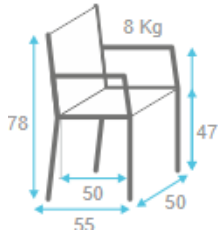

Matisse 2 Side Chair

SKU:CMMOAS-401-CDMATISSE

	← 1.4 m → FABRIC CONSUMPTION (M)				THER (M2)	
	1 UN	2 UN	4 UN	6 UN	1 UN	
SINGLE FABRIC	0.70	1.30	2.60	3.90	1	.23

REF: CDMATISSE

WOOD	STOCK	MIN
Beech Wood	✓	0
Ash Wood	✗	48
Oak	✗	48
Walnut	✗	48

Dimensions:

Height: 78 cm - 30.7"
 Width: 50 cm - 19.7"
 Depth: 55 cm - 21.7"
 Seat Height: 47 cm - 18.5"

Material:

Solid beech wood frame and it is available with an upholstered seat and back. This product is offered in other finishes, and in fabric, leather or COM. Contact us for dimensions and finishes customizations.