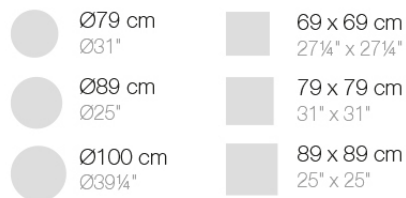

TABLE TOPS OPTIONS - OPCIONES SOBRES