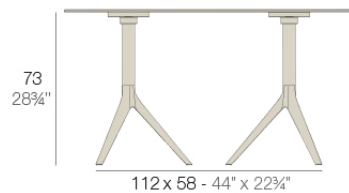

fixed top / fijo ref: 65020

fixed for glass / fijo para vidrio ref: 65020V

MARI-SOL BASE MESA Ø80 H105

MARI-SOL TABLE BASE Ø31 1/2" H41 1/4"

TABLE TOPS OPTIONS - OPCIONES SOBRES

69 x 69 cm
27 1/4" x 27 1/4"

Mari-sol 3-legged double table base

Mari-sol Collection, designed by **b** is composed by a design table that **combines technology in its function with sensuality** in its shape. The answer for adorning terraces around the world.

Info

Description

Extruded aluminum tube with cast aluminum base coated with epoxy baked painting. Item suitable for indoor and outdoor use. Table top not included.

Weight: 6.88 Kg

BASE 3 LEGS - BASE 3 PATAS