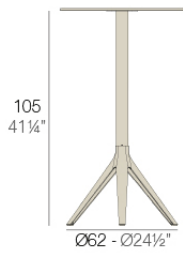

fixed top / fijo *ref. 65010*
 collapsable top / abatible *ref. 65010T*
 fixed for glass / fijo para vidrio *ref. 65010V*

MARI-SOL BASE MESA Ø62 H73
 MARI-SOL TABLE BASE Ø24 1/2" H28 3/4"

TABLE TOPS OPTIONS - OPCIONES SOBRES

Mari-sol table base h:105cm

Mari-sol Collection is composed by a design table that **combines technology in its function with sensuality** in its shape. The answer for adorning terraces around the world.

Info

Description

Extruded aluminum tube with cast aluminum base coated with epoxy baked painting. Item suitable for indoor and outdoor use. Table top not included.

Weight: 3.84 Kg

BASE 3 LEGS - BASE 3 PATAS