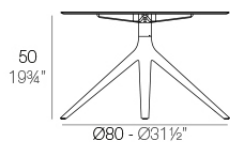

Mari-sol table base ø80 h:50cm

Mari-sol Collection is composed by a design table that **combines technology in its function with sensuality** in its shape. The answer for adorning terraces around the world.

Info

Description

Extruded aluminum tube with cast aluminum base coated with epoxy baked painting. Item suitable for indoor and outdoor use. Table top not included.

Weight: 4.67 Kg

BASE 4 LEGS - BASE 4 PATAS