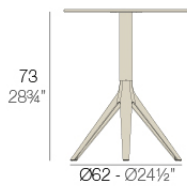

fixed top / fijo ref. 65009
 collapsable top / abatible ref. 65009T
 fixed for glass / fijo para vidrio ref. 65009V

MARI-SOL BASE MESA Ø62 H50
 MARI-SOL TABLE BASE Ø24 1/2" H19 3/4"

TABLE TOPS OPTIONS - OPCIONES SOBRES

Info

Description

Extruded aluminum tube with cast aluminum base coated with epoxy baked painting. Item suitable for indoor and outdoor use. Table top not included.

Weight: 3.59 Kg

BASE 3 LEGS - BASE 3 PATAS