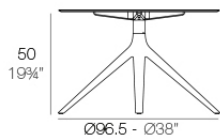

Info

Description

Extruded aluminum tube with cast aluminum base coated with epoxy baked painting. Item suitable for indoor and outdoor use. Table top not included.

Weight: 9.8 Kg

Mari-sol table base ø96,5 h:50cm

Weight: 4.01 Kg

BASE 4 LEGS - BASE 4 PATAS

fixed top / fijo ref. 65033
 fixed for glass / fijo para vidrio ref. 65033V

MARI-SOL BASE MESA Ø96.5 H50
 MARI-SOL TABLE BASE Ø38" H19 3/4"

TABLE TOPS OPTIONS - OPCIONES SOBRES