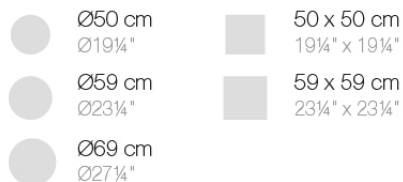

Info

Description

Extruded aluminum tube with cast aluminum base coated with epoxy baked painting. Item suitable for indoor and outdoor use. Table top not included.

Weight: 3.53 Kg

fixed top / fijo ref. 65009
collapsable top / abatible ref. 65009T
fixed for glass / fijo para vidrio ref. 65009V

MARI-SOL BASE MESA Ø62 H50
MARI-SOL TABLE BASE Ø24 1/2" H19 3/4"

TABLE TOPS OPTIONS - OPCIONES SOBRES