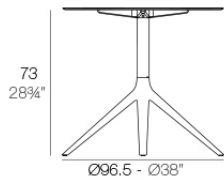

Weight: 4.01 Kg

BASE 4 LEGS - BASE 4 PATAS

fixed top / fijo ref. 65033
 fixed for glass / fijo para vidrio ref. 65033V

MARI-SOL BASE MESA Ø96.5 H50
 MARI-SOL TABLE BASE Ø38" H19 3/4"

TABLE TOPS OPTIONS - OPCIONES SOBRES

Mari-sol table base ø96,5 h:73cm

Mari-sol Collection is composed by a design table that **combines technology in its function with sensuality** in its shape. The answer for adorning terraces around the world.

Info

Description

Extruded aluminum tube with cast aluminum base coated with epoxy baked painting. Item suitable for indoor and outdoor use. Table top not included.

Weight: 5.26 Kg

BASE 4 LEGS - BASE 4 PATAS