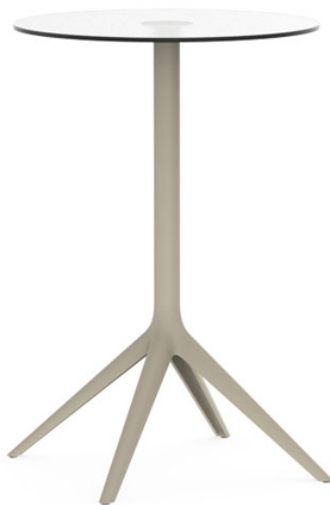

Info

Description

Extruded aluminum tube with cast aluminum base coated with epoxy baked painting. Item suitable for indoor and outdoor use. Table top not included.

Weight: 3.53 Kg

BASE 3 LEGS - BASE 3 PATAS

Info

Description

Extruded aluminum tube with cast aluminum base coated with epoxy baked painting. Item suitable for indoor and outdoor use. Table top not included.

Weight: 3.59 Kg

BASE 3 LEGS - BASE 3 PATAS

Weight: 5.18 Kg

BASE 4 LEGS - BASE 4 PATAS

fixed top / fijo ref. 65016
 fixed for glass / fijo para vidrio ref. 65016V

MARI-SOL BASE MESA Ø80 H73
 MARI-SOL TABLE BASE Ø31 1/2" H28 3/4"

TABLE TOPS OPTIONS - OPCIONES SOBRES

Mari-sol table base ø80 h:105cm

Mari-sol Collection is composed by a design table that **combines technology in its function with sensuality** in its shape. The answer for adorning terraces around the world.