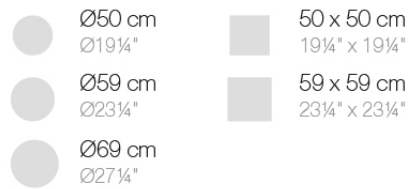

TABLE TOPS OPTIONS - OPCIONES SOBRES