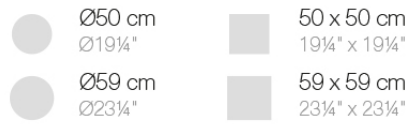

TABLE TOPS OPTIONS - OPCIONES SOBRES