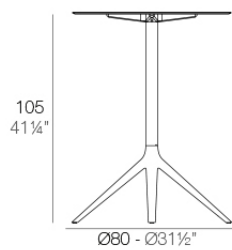

Weight: 5.18 Kg

BASE 4 LEGS - BASE 4 PATAS

fixed top / fijo ref. 65016
 fixed for glass / fijo para vidrio ref. 65016V

MARI-SOL BASE MESA Ø80 H73
 MARI-SOL TABLE BASE Ø31 1/2" H28 3/4"

TABLE TOPS OPTIONS - OPCIONES SOBRES

Mari-sol table base ø80 h:105cm

Mari-sol Collection is composed by a design table that **combines technology in its function with sensuality** in its shape. The answer for adorning terraces around the world.

Info

Description

Extruded aluminum tube with cast aluminum base coated with epoxy baked painting. Item suitable for indoor and outdoor use. Table top not included.

Weight: 4.67 Kg

BASE 4 LEGS - BASE 4 PATAS