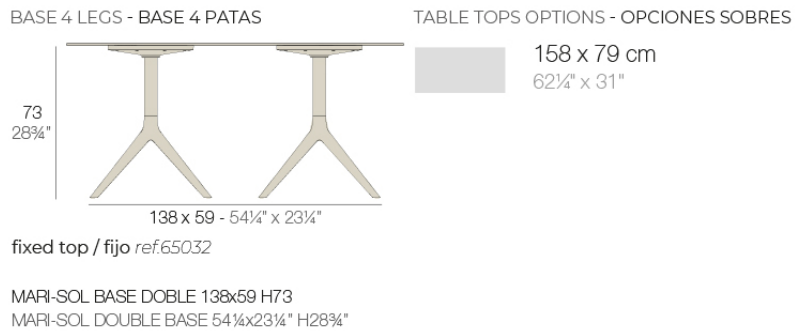

Info

Description

Extruded aluminum tube with cast aluminum base coated with epoxy baked painting. Item suitable for indoor and outdoor use. Table top not included.

Weight: 9.8 Kg

Mari-sol table base ø96,5 h:50cm