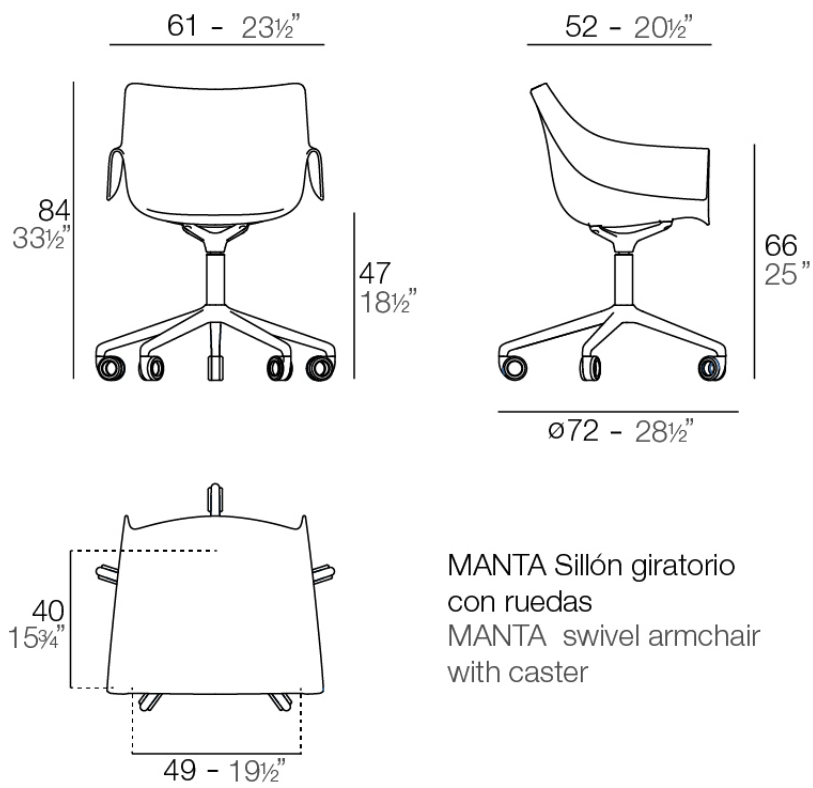

## Description

Weight: 5.6 Kg

MANTA sillón cantilever  
MANTA cantilever armchair

## Description

Weight: 8.61 Kg

MANTA Sillón  
giratorio  
MANTA swivel  
armchair

## Description

Weight: 7.53 Kg

MANTA Sillón giratorio  
con ruedas  
MANTA swivel armchair  
with caster