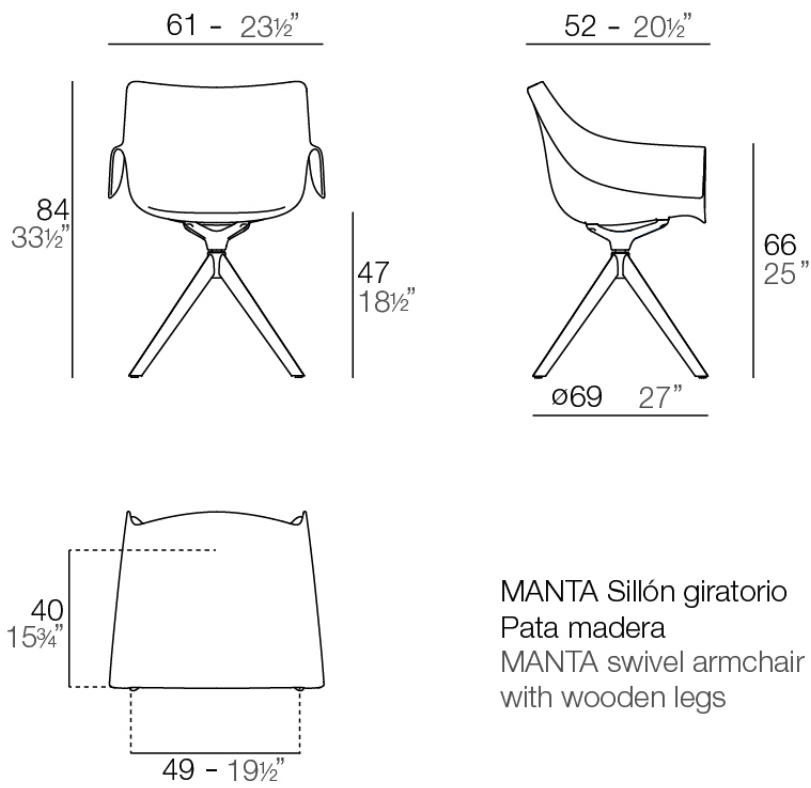

## Description

Weight: 5.6 Kg

MANTA sillón cantilever  
MANTA cantilever armchair

## Description

Weight: 8.61 Kg

MANTA Sillón  
giratorio  
MANTA swivel  
armchair

## Description

Weight: 7.53 Kg

MANTA Sillón giratorio  
con ruedas  
MANTA swivel armchair  
with caster

## Description

Weight: 9.3 Kg

MANTA Sillón giratorio  
Pata madera  
MANTA swivel armchair  
with wooden legs