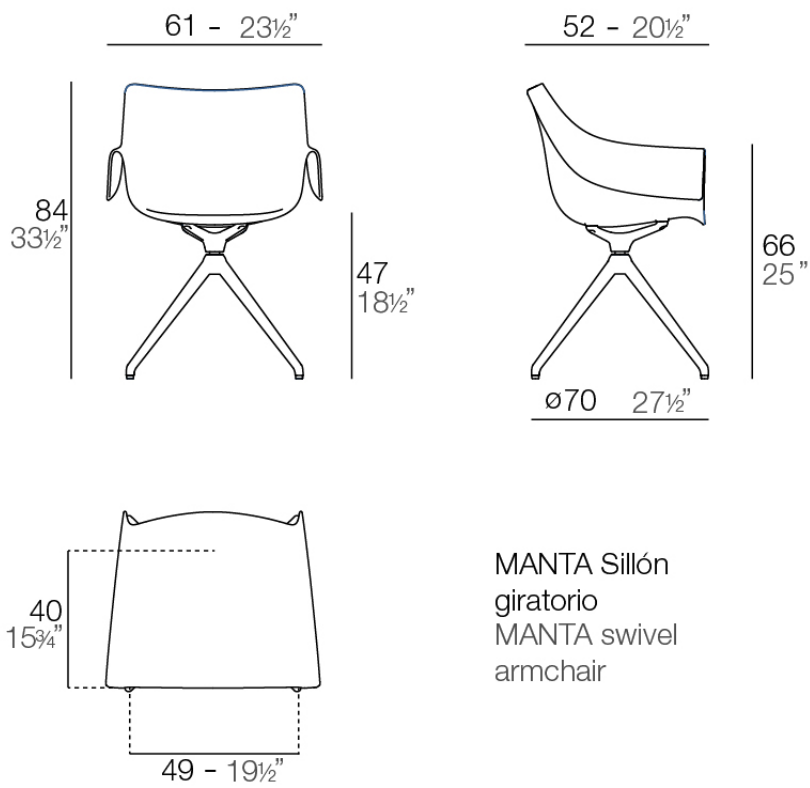

### Manta cantilever

New outdoor and indoor chair collection. The versatile Manta chair adapts perfectly to any space, whether in a home, office, or public setting. This is all possible thanks to an interchangeable design made up of seats and bases to create countless combinations.

## Description

Weight: 5.6 Kg

MANTA sillón cantilever  
MANTA cantilever armchair

## Description

Weight: 8.61 Kg

MANTA Sillón  
giratorio  
MANTA swivel  
armchair