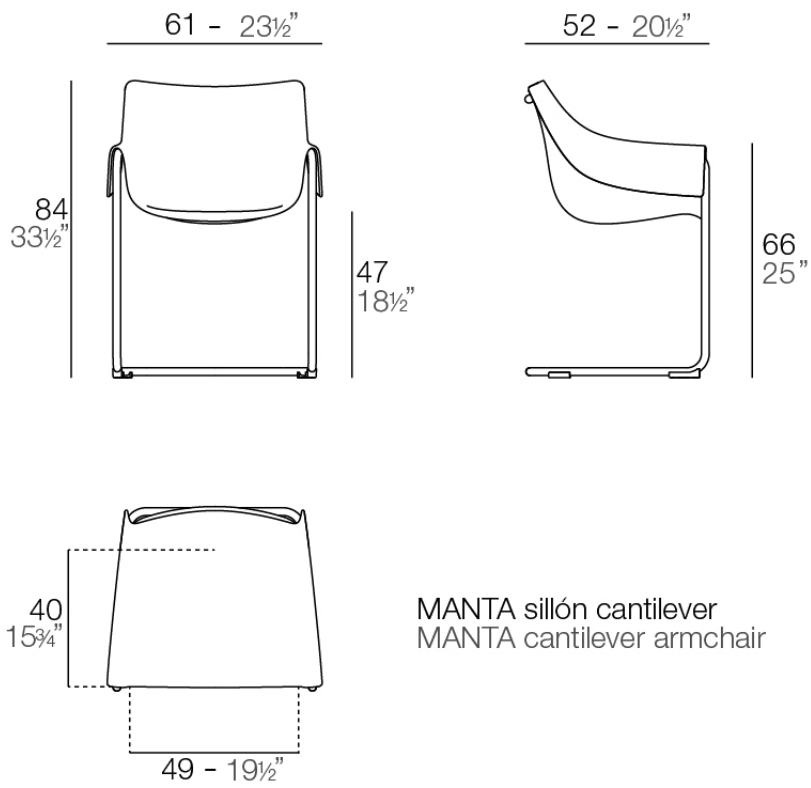

## Description

Weight: 5.6 Kg

MANTA sillón cantilever  
MANTA cantilever armchair

## Description

Weight: 8.61 Kg

MANTA Sillón  
giratorio  
MANTA swivel  
armchair

## Description

Weight: 7.53 Kg

MANTA Sillón giratorio  
con ruedas  
MANTA swivel armchair  
with caster

## Description

Weight: 9.3 Kg

MANTA Sillón giratorio  
Pata madera  
MANTA swivel armchair  
with wooden legs