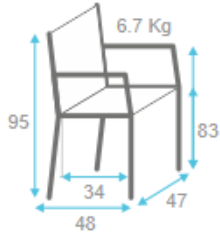

Manaus Beta S Barstool

SKU:CMMOAS-403-CDMANAUS5

1 per vol.

	← 1.4 m → FABRIC CONSUMPTION (M)				
	1 UN	2 UN	4 UN	6 UN	UN
SINGLE FABRIC	0.65	1.25	2.45	3.65	.18

REF: CDMANAUS5

WOOD	STOCK	MIN
Beech Wood	✓	0
Ash Wood	✗	24
Oak	✗	24
Walnut	✗	24

Dimensions:

Height: 95 cm - 37.4"

Width: 47 cm - 18.5"

Depth: 48 cm - 18.9"

Seat Height: 83 cm - 32.7"

Material:

Solid beech wood frame and it is available with an upholstered seat and back. This product is offered in other finishes, and in fabric, leather or COM. Contact us for dimensions and finishes customizations.