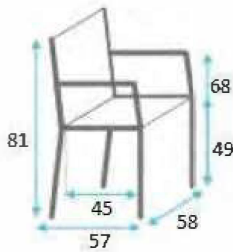

MALCAM ARMCHAIR

SKU:CMMOAS-402-CDMALCAM0

	 FABRIC CONSUMPTION (M)				 LEATHER (M2)
	1 UN	2 UN	4 UN	6 UN	1 UN
SINGLE FABRIC	1.25	2.10	4.20	6.30	1.98

Dimensions:

Height: 81cm- 31.9 in
 Width: 58cm- 22.8 in
 Depth: 57cm- 22.4 in
 Arm Height: 68cm- 26.8 in
 Seat Height: 49cm- 19.3 in