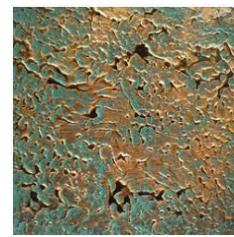

Lya Side Table

SKU: GAMOSK-601- G4040

Product type:Indoor / outdoor Side Table

23.5" Ø x 21.75" H

Designed with a contemporary flair, the Lya side table is a stylish addition to any indoor setting. Its clean lines and minimalist design are complemented by the exclusive 'Volcanic' finish, providing a unique and luxurious touch. Crafted with meticulous attention to detail, this side table effortlessly blends functionality with modern aesthetics. Perfect for displaying decor or serving as a convenient surface, the Lya side table adds a touch of elegance to your interior.

Resin Finishes

Bronze Color
Organic Texture

Brass Color
Organic Texture

Iron Color
Organic Texture

Aged Silver Color
Organic Texture

Aged Gold
Plasma Texture

Corten Color
Forge Texture

Corten Color
Magma Texture

Ceramic Finish

Verdisgris + Brass
Finish

Verdisgris + Brass Finish

Natural Outdoor

Aged Natural Outdoor

Ivory Finish Outdoor

Concrete Color Outdoor
Organic Texture

Aged Color
Stripes Texture

Lacquer Finishes

Silver Color

Gold Color

RAL 6034
Pastel Turquoise
Outdoor

RAL 9010
Pure White
Outdoor

RAL 7037
Dusty Grey
Outdoor

RAL 7043
Traffic Grey B
Outdoor

RAL 7044
Silk Grey
Outdoor