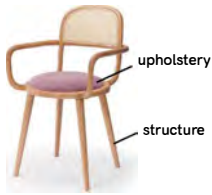

LUC

LUC Chair
SKU:MAMOBO-401-Luc Chair

LUC Armchair
SKU:MAMOBO-401-Luc Armchair

LUC Sofa
SKU:MAMOBO-402-Luc Sofa-Small
SKU:MAMOBO-402-Luc Sofa - Large

LUC Barstool
SKU:MAMOBO-403-Luc Barstool

TECHNICAL CHARACTERISTICS

AS PICTURED

Luc chair: paris pink, beech 056-0 structure

Luc armchair: barcelona rosemary, beech 056-0 structure

Luc settee: smooth easy clean apricot, beech 056-0 structure

Luc bar chair: smooth 87, black lacquered wood structure, polished brass ring