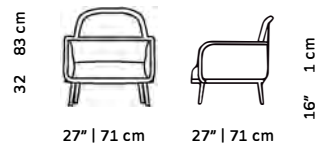

LUC armchair