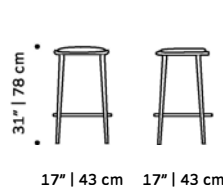

Luc bar stool: paris lavanda, beech 056-0 structure and polished brass ring

CLIENT'S OWN MATERIAL CONSUMPTION

Luc chair:	Luc armchair:	Luc settee:
all: 0,5 m	all: 2,8 m	all 180cm: 4,5 m
leather: 1,5 sqm	leather: 4,3 sqm	leather: 7 sqm
Luc bar chair:	Luc bar stool:	all 200cm : 5 m
all: 0,5 m	all: 0,5 m	leather: 7,7 sqm
leather: 1,5 sqm	leather: 1,5 sqm	

PACKAGING

Weight item:

Luc chair:	Luc armchair:	Luc settee:
11 lb 5 kg	33 lb 15 kg	77 lb 35 kg 99 lb 45 kg
Luc bar chair:	Luc bar stool:	
24 lb 10 kg	18 lb 8 kg	

Weight packaging:

Luc chair:	Luc armchair:	Luc settee:
51 lb 23 kg	60 lb 27 kg	104 lb 47 kg 126 lb 57 kg
Luc bar chair:	Luc bar stool:	
55 lb 25 kg	44 lb 20 kg	

Packaging type: cardboard box and pallet

Packaging dimensions with pallet:

Luc chair:	Luc armchair:	Luc settee:
56x51x88 cm	77x77x89 cm	77x206x89 cm
Luc bar chair:	Luc bar stool:	
52x58x103 cm	44x44x78 cm	

Number of parcels: 1

LUC chair

LUC armchair

LUC settee

LUC bar chair

LUC counter chair

LUC bar stool

LUC counter stool