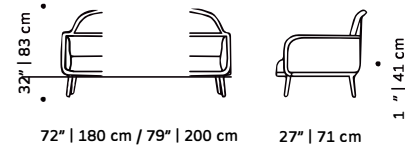

Luc bar stool: paris lavanda, beech 056-0 structure and polished brass ring

CLIENT'S OWN MATERIAL CONSUMPTION

Luc chair:	Luc armchair:	Luc settee:
all: 0,5 m	all: 2,8 m	all 180cm: 4,5 m
leather: 1,5 sqm	leather: 4,3 sqm	leather: 7 sqm
Luc bar chair:	Luc bar stool:	all 200cm : 5 m
all: 0,5 m	all: 0,5 m	leather: 7,7 sqm
leather: 1,5 sqm	leather: 1,5 sqm	

PACKAGING

Weight item:

Luc chair:	Luc armchair:	Luc settee:
11 lb 5 kg	33 lb 15 kg	77 lb 35 kg 99 lb 45 kg
Luc bar chair:	Luc bar stool:	
24 lb 10 kg	18 lb 8 kg	

Weight packaging:

Luc chair:	Luc armchair:	Luc settee:
51 lb 23 kg	60 lb 27 kg	104 lb 47 kg 126 lb 57 kg
Luc bar chair:	Luc bar stool:	
55 lb 25 kg	44 lb 20 kg	

Packaging type: cardboard box and pallet

Packaging dimensions with pallet:

Luc chair:	Luc armchair:	Luc settee:
56x51x88 cm	77x77x89 cm	77x206x89 cm
Luc bar chair:	Luc bar stool:	
52x58x103 cm	44x44x78 cm	

Number of parcels: 1

LUC chair

LUC armchair

LUC settee

LUC bar chair

LUC counter chair

LUC bar stool

LUC counter stool