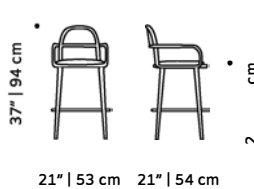

Luc bar stool: paris lavanda, beech 056-0 structure and polished brass ring

CLIENT'S OWN MATERIAL CONSUMPTION

Luc chair:	Luc armchair:	Luc settee:
all: 0,5 m	all: 2,8 m	all 180cm: 4,5 m
leather: 1,5 sqm	leather: 4,3 sqm	leather: 7 sqm
Luc bar chair:	Luc bar stool:	all 200cm : 5 m
all: 0,5 m	all: 0,5 m	leather: 7,7 sqm
leather: 1,5 sqm	leather: 1,5 sqm	

PACKAGING

Weight item:

Luc chair:	Luc armchair:	Luc settee:
11 lb 5 kg	33 lb 15 kg	77 lb 35 kg 99 lb 45 kg
Luc bar chair:	Luc bar stool:	
24 lb 10 kg	18 lb 8 kg	

Weight packaging:

Luc chair:	Luc armchair:	Luc settee:
51 lb 23 kg	60 lb 27 kg	104 lb 47 kg 126 lb 57 kg
Luc bar chair:	Luc bar stool:	
55 lb 25 kg	44 lb 20 kg	

Packaging type: cardboard box and pallet

Packaging dimensions with pallet:

Luc chair:	Luc armchair:	Luc settee:
56x51x88 cm	77x77x89 cm	77x206x89 cm
Luc bar chair:	Luc bar stool:	
52x58x103 cm	44x44x78 cm	

Number of parcels: 1

LUC chair

LUC armchair

LUC settee

LUC bar chair

LUC counter chair

LUC bar stool

LUC counter stool