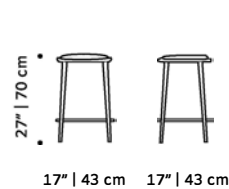

Luc bar stool: paris lavanda, beech 056-0 structure and polished brass ring

CLIENT'S OWN MATERIAL CONSUMPTION

Luc chair:	Luc armchair:	Luc settee:
all: 0,5 m	all: 2,8 m	all 180cm: 4,5 m
leather: 1,5 sqm	leather: 4,3 sqm	leather: 7 sqm
Luc bar chair:	Luc bar stool:	all 200cm : 5 m
all: 0,5 m	all: 0,5 m	leather: 7,7 sqm
leather: 1,5 sqm	leather: 1,5 sqm	

PACKAGING

Weight item:

Luc chair:	Luc armchair:	Luc settee:
11 lb 5 kg	33 lb 15 kg	77 lb 35 kg 99 lb 45 kg
Luc bar chair:	Luc bar stool:	
24 lb 10 kg	18 lb 8 kg	

Weight packaging:

Luc chair:	Luc armchair:	Luc settee:
51 lb 23 kg	60 lb 27 kg	104 lb 47 kg 126 lb 57 kg
Luc bar chair:	Luc bar stool:	
55 lb 25 kg	44 lb 20 kg	

Packaging type: cardboard box and pallet

Packaging dimensions with pallet:

Luc chair:	Luc armchair:	Luc settee:
56x51x88 cm	77x77x89 cm	77x206x89 cm
Luc bar chair:	Luc bar stool:	
52x58x103 cm	44x44x78 cm	

Number of parcels: 1

LUC chair

LUC armchair

LUC settee

LUC bar chair

LUC counter chair

LUC bar stool

LUC counter stool