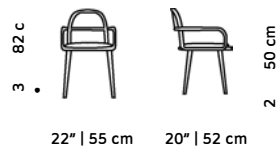

PACKAGING

Weight item:

Luc chair:	Luc armchair:	Luc settee:
11 lb | 5 kg	33 lb | 15 kg	77 lb | 35 kg 99 lb | 45 kg
Luc bar chair:	Luc bar stool:	
24 lb | 10 kg	18 lb | 8 kg	

Weight packaging:

Luc chair:	Luc armchair:	Luc settee:
51 lb | 23 kg	60 lb | 27 kg	104 lb | 47 kg 126 lb | 57 kg
Luc bar chair:	Luc bar stool:	
55 lb | 25 kg	44 lb | 20 kg	

Packaging type: cardboard box and pallet

Packaging dimensions with pallet:

Luc chair:	Luc armchair:	Luc settee:
56x51x88 cm	77x77x89 cm	77x206x89 cm
Luc bar chair:	Luc bar stool:	
52x58x103 cm	44x44x78 cm	

Number of parcels: 1

LUC chair