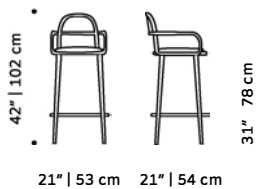

Luc bar stool: paris lavanda, beech 056-0 structure and polished brass ring

CLIENT'S OWN MATERIAL CONSUMPTION

Luc chair:	Luc armchair:	Luc settee:
all: 0,5 m	all: 2,8 m	all 180cm: 4,5 m
leather: 1,5 sqm	leather: 4,3 sqm	leather: 7 sqm
Luc bar chair:	Luc bar stool:	all 200cm : 5 m
all: 0,5 m	all: 0,5 m	leather: 7,7 sqm
leather: 1,5 sqm	leather: 1,5 sqm	

PACKAGING

Weight item:

Luc chair:	Luc armchair:	Luc settee:
11 lb 5 kg	33 lb 15 kg	77 lb 35 kg 99 lb 45 kg
Luc bar chair:	Luc bar stool:	
24 lb 10 kg	18 lb 8 kg	

Weight packaging:

Luc chair:	Luc armchair:	Luc settee:
51 lb 23 kg	60 lb 27 kg	104 lb 47 kg 126 lb 57 kg
Luc bar chair:	Luc bar stool:	
55 lb 25 kg	44 lb 20 kg	

Packaging type: cardboard box and pallet

Packaging dimensions with pallet:

Luc chair:	Luc armchair:	Luc settee:
56x51x88 cm	77x77x89 cm	77x206x89 cm
Luc bar chair:	Luc bar stool:	
52x58x103 cm	44x44x78 cm	

Number of parcels: 1

LUC chair

LUC armchair

LUC settee

LUC bar chair

LUC counter chair

LUC bar stool

LUC counter stool