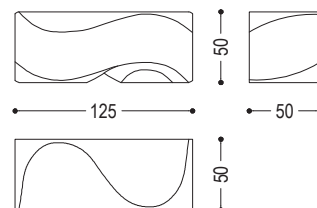

LOVE SEAT BENCH

SKU:RIMO20-402-LOVE SEAT BENCH

Bench made from a single block of scented cedar. Features an original and ergonomic design that permits direct contact.

CODE	SIZE	A7	A8	A9
59.01.1	W.125 x D.50 x H.50	■	■	■

AVAILABLE FINISHES:

- A7: cedar
- A8: sandblasted cedar
- A9: cedar contract finish, vulcano cedar