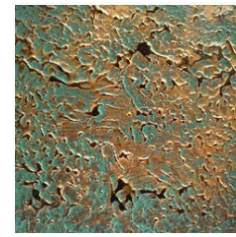

The organic texture of the fiberglass top creates an interesting visual appeal, while the high-gloss black finish gives it a sleek and polished appearance. The polished brass base perfectly complements the black top and adds a warm and elegant touch to the overall design.

## Resin Finishes

Bronze Color  
Organic Texture

Brass Color  
Organic Texture

Iron Color  
Organic Texture

Aged Silver Color  
Organic Texture

Aged Gold  
Plasma Texture

Corten Color  
Forge Texture

Corten Color  
Magma Texture

Ceramic Finish

Verdisgris + Brass Finish

Verdisgris + Brass Finish

Natural Outdoor

Aged Natural Outdoor

Ivory Finish Outdoor

Concrete Color Outdoor  
Organic Texture

Aged Color  
Stripes Texture

## Lacquer Finishes

Silver Color

Gold Color

RAL 6034  
Pastel Turquoise  
Outdoor

RAL 9010  
Pure White  
Outdoor

RAL 7037  
Dusty Grey  
Outdoor

RAL 7043  
Traffic Grey B  
Outdoor

RAL 7044  
Silk Grey  
Outdoor