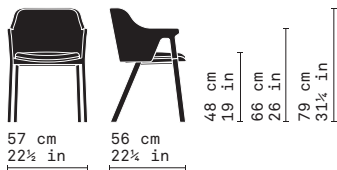

LODEN 02 Poltroncina dining /Dining armchair

Schienale e sedile imbottiti /Upholstered
seat and back

frassino 1,45 3,00
/ashwood

*