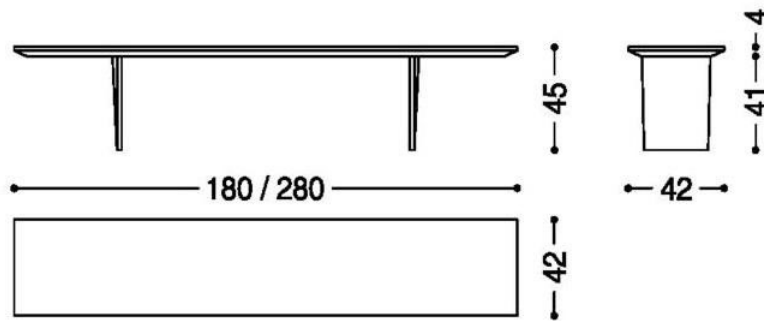

LIGHT BENCH

SKU:RIMO20-402-LIGHT BENCH

Bench completely made from hardwood with glued slats with squared sides. These are thin along the length of the chair and the legs. Finish: base of oil / natural wax of vegetable origin with pine extracts.

Bench Sizes:
71"/110.25W x 16.5"D x 17.75"H

Diagrams above are shown in centimeters:
180/280W x 42D x 45H

Finish: base of oil / natural wax of vegetable origin with pine extracts.

WOOD AND FINISHES

WHITENED OAK
WITH KNOTS WAX