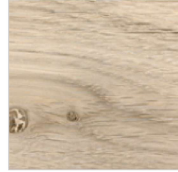

LIGHT BENCH

SKU:RIMO20-402-LIGHT BENCH

Bench completely made from hardwood with glued slats with squared sides. These are thin along the length of the chair and the legs. Finish: base of oil / natural wax of vegetable origin with pine extracts.

Bench Sizes:
71"/110.25W x 16.5"D x 17.75"H

Diagrams above are shown in centimeters:
180/280W x 42D x 45H

Finish: base of oil / natural wax of vegetable origin with pine extracts.

WOOD AND FINISHES

WHITENED OAK
WITH KNOTS WAX

ASH GREY
PIGMENTED OAK
WITH KNOTS

WHITE MILK
PIGMENTED OAK
WITH KNOTS

OAK WITH KNOTS

ELM

OAK

WALNUT

WALNUT WITH
KNOTS

CHERRYWOOD, OIL