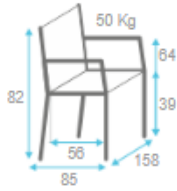

LEONORA DOUBLE SOFA

SKU:CMMOAS-402-CDLEONOS2

	← 1.4 m → FABRIC CONSUMPTION (M)				LEATHER (M2)
	1 UN	2 UN	4 UN	6 UN	1 UN
SINGLE FABRIC	5.55	11.10	22.20	33.30	10.49

REF: CDLEONOS2

WOOD	STOCK	MIN
Beech Wood	✓	0
Ash Wood	✗	6
Oak	✗	6
Walnut	✗	6

Dimensions:

Height: 82 cm - 32.3"
 Width: 158 cm - 62.2"
 Depth: 85 cm - 33.5"
 Seat Height: 39 cm - 15.4"
 Arm Height: 64 cm - 25.2"

Material:

Solid beech wood frame and it is available with an upholstered seat and back. This product is offered in other finishes, and in fabric, leather or COM. Contact us for dimensions and finishes customizations.

Dimensions:

- Height: 82 cm - 32.3"
- Width: 158 cm - 62.2"
- Depth: 85 cm - 33.5"
- Seat Height: 39 cm - 15.4"
- Arm Height: 64 cm - 25.2"

Material:

Solid beech wood frame and it is available with an upholstered seat and back. This product is offered in other finishes, and in fabric, leather or COM. Contact us for dimensions and finishes customizations.