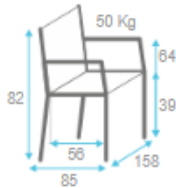

LEONORA SOFA DOUBLE PLUS

	← 1.4 m → FABRIC CONSUMPTION (M)				LEATHER (M2)
	1 UN	2 UN	4 UN	6 UN	1 UN
SINGLE FABRIC	8.15	16.30	32.60	48.90	15.40

REF: CDLEONOS4

WOOD	STOCK	MIN
Beech Wood	✓	0
Ash Wood	✗	6
Oak	✗	6
Walnut	✗	6

Dimensions:

- Height: 82 cm - 32.3"
- Width: 158 cm - 62.2"
- Depth: 85 cm - 33.5"
- Seat Height: 39 cm - 15.4"
- Arm Height: 64 cm - 25.2"

Material:

Solid beech wood frame and it is available with an upholstered seat and back. This product is offered in other finishes, and in fabric, leather or COM. Contact us for dimensions and finishes customizations.