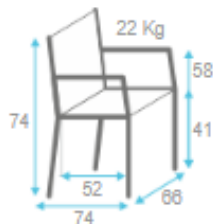

LEONORA LOUNGE CHAIR

SKU:CMMOAS-402-CDLEONORL

	← 1.4 m → FABRIC CONSUMPTION (M)				LEATHER (M2)
	1 UN	2 UN	4 UN	6 UN	1 UN
SINGLE FABRIC	1.55	2.65	5.30	7.95	2.50

REF: CDLEONORL

WOOD	STOCK	MIN
Beech Wood	✓	0
Ash Wood	✗	48
Oak	✗	48
Walnut	✗	24

Dimensions:

Height: 74 cm - 29.1"
 Width: 65 cm - 25.6"
 Depth: 74 cm - 29.1"
 Seat Height: 41 cm - 16.1"
 Arm Height: 58 cm - 22.8"

Material:

Solid beech wood frame and it is available with an upholstered seat and back. This product is offered in other finishes, and in fabric, leather or COM. Contact us for dimensions and finishes customizations.

LEONORA LOUNGE PLUS

Lounge Chair

1 per vol.

	← 1.4 m → FABRIC CONSUMPTION (M)				LEATHER (M2)
	1 UN	2 UN	4 UN	6 UN	1 UN
SINGLE FABRIC	2.95	5.45	10.90	16.35	5.15

REF: CDLEONLP

WOOD	STOCK	MIN
Beech Wood	✓	0
Ash Wood	✗	48
Oak	✗	48
Walnut	✗	24

Dimensions:

Height: 74 cm - 29.1"
 Width: 66 cm - 26"
 Depth: 74 cm - 29.1"
 Seat Height: 41 cm - 16.1"
 Arm Height: 58 cm - 22.8"

Material:

Solid beech wood frame and it is available with an upholstered seat and back. This product is offered in other finishes, and in fabric, leather or COM. Contact us for dimensions and finishes customizations.