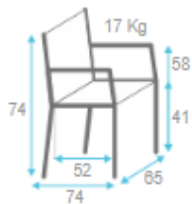

LEONORA LOUNGE CHAIR

SKU:CMMOAS-402-CDLEONORL

	← 1.4 m → FABRIC CONSUMPTION (M)				LEATHER (M2)
	1 UN	2 UN	4 UN	6 UN	1 UN
SINGLE FABRIC	1.55	2.65	5.30	7.95	2.50

REF: CDLEONORL

WOOD	STOCK	MIN
Beech Wood	✓	0
Ash Wood	✗	48
Oak	✗	48
Walnut	✗	24

Dimensions:

Height: 74 cm - 29.1"
 Width: 65 cm - 25.6"
 Depth: 74 cm - 29.1"
 Seat Height: 41 cm - 16.1"
 Arm Height: 58 cm - 22.8"

Material:

Solid beech wood frame and it is available with an upholstered seat and back. This product is offered in other finishes, and in fabric, leather or COM. Contact us for dimensions and finishes customizations.

Dimensions:

Height: 74 cm - 29.1"
 Width: 66 cm - 26"
 Depth: 74 cm - 29.1"
 Seat Height: 41 cm - 16.1"
 Arm Height: 58 cm - 22.8"

Material:

Solid beech wood frame and it is available with an upholstered seat and back. This product is offered in other finishes, and in fabric, leather or COM. Contact us for dimensions and finishes customizations.