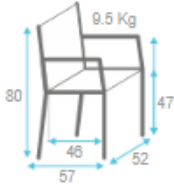

Leonora chair

SKU:CMMOAS-401-CDLEONORA

	← 1.4 m → FABRIC CONSUMPTION (M)				LEATHER (M2)
	1 UN	2 UN	4 UN	6 UN	1 UN
SINGLE FABRIC	1.35	2.35	4.70	7.05	2.22

REF: CDLEONORA

WOOD	STOCK	MIN
Beech Wood	✓	0
Ash Wood	✗	48
Oak	✗	48
Walnut	✗	24

Dimensions:

Height: 80 cm - 31.5"
 Width: 52 cm - 20.5"
 Depth: 57 cm - 22.4"
 Seat Height: 47 cm - 18.5"

Material:

Solid beech wood frame and it is available with an upholstered seat and back. This product is offered in other finishes, and in fabric, leather or COM. Contact us for dimensions and finishes customizations.