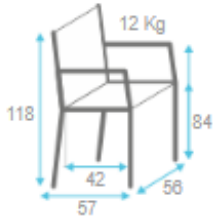

# Leonora Beta Barstool

SKU:CMMOAS-403-CDLEONOB

	← 1.4 m → FABRIC CONSUMPTION (M)				LEATHER (M2)
	1 UN	2 UN	4 UN	6 UN	1 UN
SINGLE FABRIC	1.35	2.35	4.70	7.05	2.22

REF: CDLEONOB

WOOD	STOCK	MIN
Beech Wood	✓	0
Ash Wood	✗	24
Oak	✗	24
Walnut	✗	24

**Dimensions:**

Height: 118 cm - 46.5"  
 Width: 56 cm - 22"  
 Depth: 57 cm - 22.4"  
 Seat Height: 84 cm - 33.1"

**Material:**

Solid beech wood frame and it is available with an upholstered seat and back. This product is offered in other finishes, and in fabric, leather or COM. Contact us for dimensions and finishes customizations.