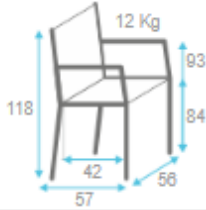

Leonora B Beta Barstool

SKU:CMMOAS-403-CDLEONOB2

	←-1.4 m→ FABRIC CONSUMPTION (M)				LEATHER (M2)
	1 UN	2 UN	4 UN	6 UN	1 UN
SINGLE FABRIC	1.35	2.35	4.70	7.05	2.22

REF: CDLEONOB2

WOOD	STOCK	MIN
Beech Wood	✓	0
Ash Wood	✗	24
Oak	✗	24
Walnut	✗	24

Dimensions:

Height: 118 cm - 46.5"
 Width: 56 cm - 22"
 Depth: 57 cm - 22.4" Seat
 Height: 84 cm - 33.1"
 Arm Height: 93 cm - 36.6"

Material:

Solid beech wood frame and it is available with an upholstered seat and back. This product is offered in other finishes, and in fabric, leather or COM. Contact us for dimensions and finishes customizations.