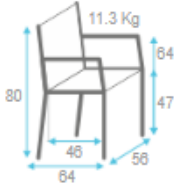

# LEONORA B ARMCHAIR

SKU:CMMOAS-402-CDLEONORB

	←1.4 m→ FABRIC CONSUMPTION (M)				LEATHER (M2)
	1 UN	2 UN	4 UN	6 UN	1 UN
SINGLE FABRIC	1.35	2.35	4.70	7.05	2.22

REF: CDLEONORB

WOOD	STOCK	MIN
Beech Wood	✓	0
Ash Wood	✗	48
Oak	✗	48
Walnut	✗	24

**Dimensions:**

Height: 80 cm - 31.5"  
 Width: 56 cm - 22"  
 Depth: 64 cm - 25.2"  
 Seat Height: 47 cm - 18.5"  
 Arm Height: 64 cm - 25.2"

**Material:**

Solid beech wood frame and it is available with an upholstered seat and back. This product is offered in other finishes, and in fabric, leather or COM. Contact us for dimensions and finishes customizations.