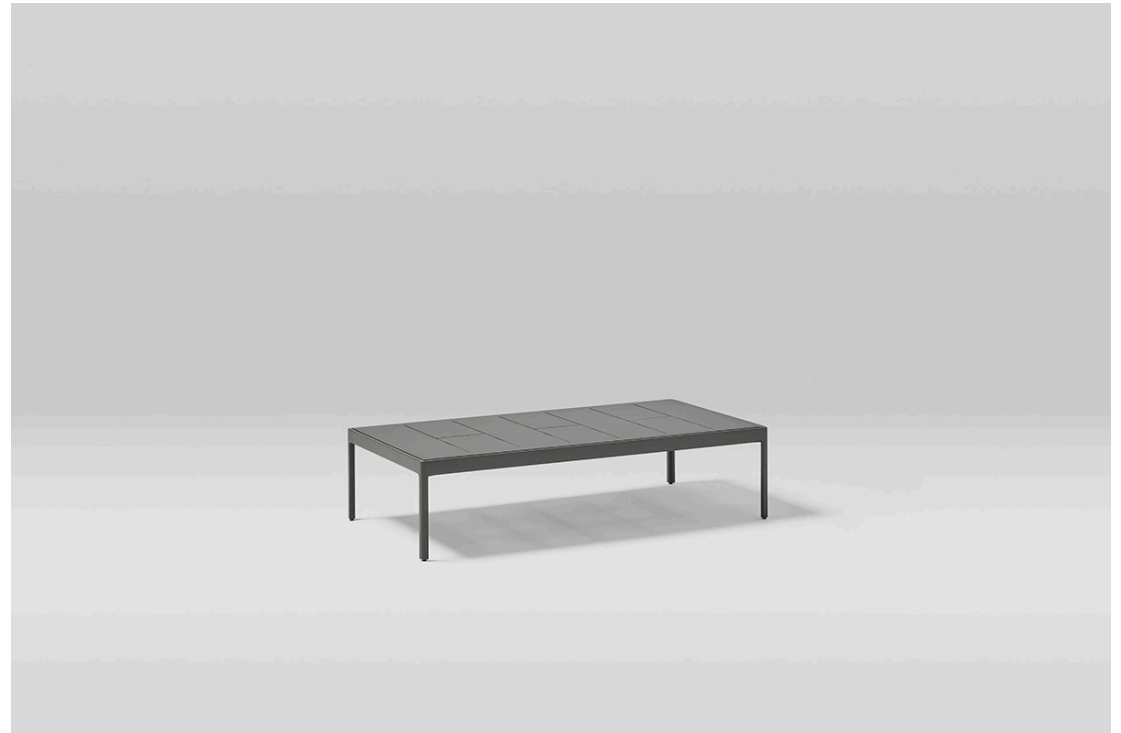

MATERIALS

Powder-coated aluminum structure.

DIMENSIONS

Length x width x height: 74.0 x 97.0 x 81.0

Seat height: 43.0 cm

Weight: 33.4 kg

Volume: 0.7 m³

FOAM CUSHION

MATERIALS

Powder coated aluminium structure.

DIMENSIONS

Length x width x height: 72.0 x 120.0 x 30.5

Weight: 33.6 kg

Volume: 0.36 m³

Legacy Side Table

Square side table. Powder coated aluminum frame available in Mineral white 34 and Grey 56. Top in aluminum, porcelain or compact. Porcelain colors: Natural white 81, Lava grey 82, Basalt grey 86, Ochre grey 87 and Marble off white 85. Compact colors: Beige, Black, Single white, Single taupe, Marble white and Wood. Adjustable legs.

MATERIALS

Powder-coated aluminum structure. Compact or porcelanic top

DIMENSIONS

Length x width x height: 61.0 x 61.0 x 47.0

Seat height: 0.0 cm

Weight: 16.8 kg

Volume: 0.24 m3

Sofa 2. Powder-coated aluminum structure. Finished in two colors: Mineral white 34 or Metallic Grey 56. Seat cushion in high-resistance 35 kg polyurethane foam. You can choose the fabric for the cushion covers from the fabrics option. You can also buy the cushions without fabric or with your own MATERIALS

Powder-coated aluminum structure.

DIMENSIONS - Sofa 2

Length x width x height: 83.5 x 175.0 x 81.0

Seat height: 43.0 cm

Weight: 60.4 kg

Volume: 1.4 m3

DIMENSIONS- Sofa 3

Length x width x height: 83.5 x 276.5 x 81.0