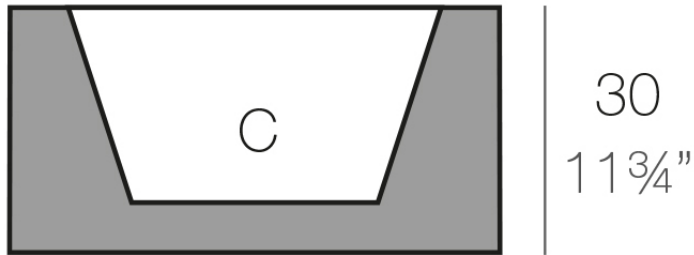

### Description

Pot made of polyethylene resin by rotational moulding. 100% Recyclable. Item suitable for indoor and outdoor use. Available in different finishes.

Weight: 6 Kg

60x60 - 23½"x23½"

LAND 60      C = 30 L 46 x 24 cm