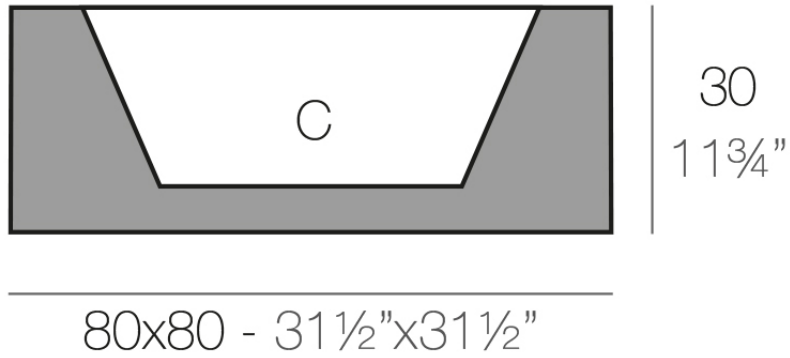

Info

Description

Pot made of polyethylene resin by rotational moulding. 100% Recyclable. Item suitable for indoor and outdoor use. Available in different finishes.

Weight: 8 Kg

LAND 80   C = 70 L 51 x 24 cm
LAND 31¹/₂"   C = 18¹/₄ gal 95"