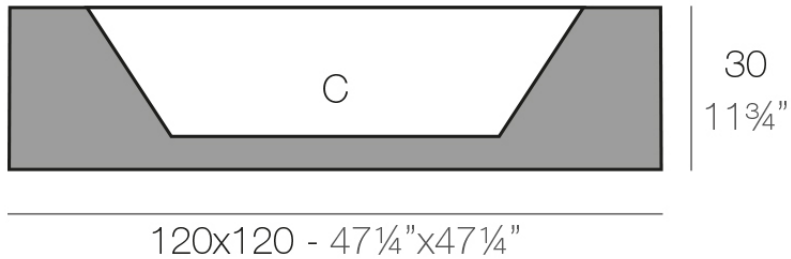

Info

Description

Pot made of polyethylene resin by rotational moulding. 100% Recyclable. Item suitable for indoor and outdoor use. Available in different finishes.

Weight: 17 Kg

LAND 120   C = 160 L x 24 cm
LAND 47¹/₄"   C = 42¹/₂ gal