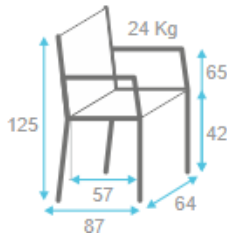

Lancaster Lounge Chair

SKU:CMMOAS-402-CDLANCAST

	← 1.4 m → FABRIC CONSUMPTION (M)				UN
	1 UN	2 UN	4 UN	6 UN	
SINGLE FABRIC	4.50	9.00	18.00	27.00	.51

REF: CDLANCAST

WOOD	STOCK	MIN
Beech Wood	✓	0
Ash Wood	✗	8
Oak	✗	8
Walnut	✗	8

Dimensions:

Height: 125 cm - 49.2"
 Width: 64 cm - 25.2"
 Depth: 87 cm - 34.3"
 Seat Height: 42 cm - 16.5"
 Arm Height: 65 cm - 25.6"

Material:

Solid beech wood frame and it is available with an upholstered seat and back. This product is offered in other finishes, and in fabric, leather or COM. Contact us for dimensions and finishes customizations.