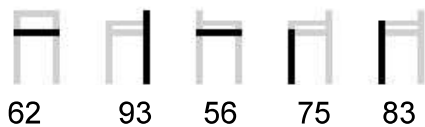

# Kype Barstool

SKU:XEMOHT-403-M353

Wood structure  
Various fabric options

Contact us for COM/COL requirements and instructions.

Dimensions:

Height: 93cm - 36.6 in

Width: 62cm - 24.4 in

Depth: 56cm - 22.0 in

Arm Height: 83cm - 32.7 in

Seat Height: 75cm - 29.5 in

W	D	H		
62	56	93		
Seat Height			140 cm	per box
Arm Height			For 1 Pce	kg: 19
Kg / Unit			cm 200	m3: 0,58
				Pcs: 2

# Kype Armchair

SKU:XEMOHT-402-M352

Wood structure  
Various fabric options

Dimensions:

Height: 74cm - 29.1 in

Width: 62cm - 24.4 in

Depth: 56cm - 22.0 in

Arm Height: 64cm - 25.2 in