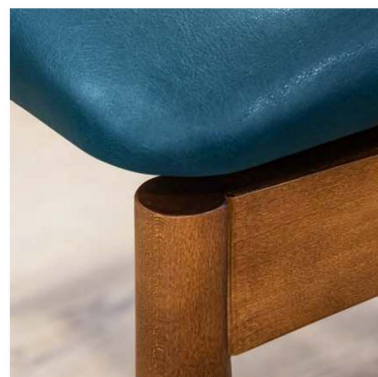

# KYOTO LOUNGE CHAIR

SKU:CMMOAS-402- CDKYOTO04

	 FABRIC CONSUMPTION (M)				 LEATHER (M2)
	1 UN	2 UN	4 UN	6 UN	1 UN
<b>SINGLE FABRIC</b>	1.50	2.25	4.50	6.75	2.13
<b>BACK</b>	0.80	1.60	-	-	1.40
<b>SEAT</b>	0.70	0.70	-	-	0.80

**Dimensions:**

Height: 79cm - 31.1 in  
 Width: 58cm - 22.8 in  
 Depth: 71cm - 28.0 in  
 Seat Height: 42cm - 16.5 in

**Material:**

Solid beechwood in various stains, upholstered seat and back.  
 This product is offered in other finishes, and in fabric, leather or COM.  
 Contact us for COM/COL requirements and instructions.