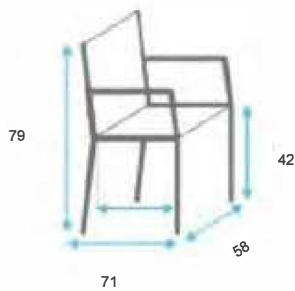

# KYOTO LOUNGE CHAIR

SKU:CMMOAS-402- CDKYOTO04

	 FABRIC CONSUMPTION (M)				 LEATHER (M2)
	1 UN	2 UN	4 UN	6 UN	1 UN
<b>SINGLE FABRIC</b>	1.50	2.25	4.50	6.75	2.13
<b>BACK</b>	0.80	1.60	-	-	1.40
<b>SEAT</b>	0.70	0.70	-	-	0.80

**Dimensions:**

Height: 79cm - 31.1 in  
 Width: 58cm - 22.8 in  
 Depth: 71cm - 28.0 in  
 Seat Height: 42cm - 16.5 in

**Material:**

Solid beechwood in various stains, upholstered seat and back.  
 This product is offered in other finishes, and in fabric, leather or COM.  
 Contact us for COM/COL requirements and instructions.