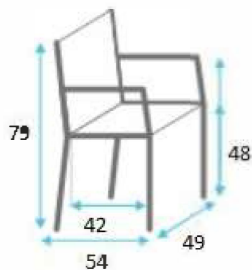

KYOTO CHAIR

SKU:CMMOAS-401-CDKYOTO00

	 FABRIC CONSUMPTION (M)				 LEATHER (M2)
	1 UN	2 UN	4 UN	6 UN	1 UN
SINGLE FABRIC	0.65	1.10	2.20	3.30	1.04
BACK	0.45	0.45	-	-	0.50
SEAT	0.60	0.60	-	-	0.60

Dimensions:

Height: 79cm - 31.1 in
 Width: 49cm - 19.3 in
 Depth: 54cm - 21.3 in
 Seat Height: 48cm - 18.9 in

Material:

Solid beech wood, upholstered seat and back.
 This product is offered in other finishes, and in fabric, leather or COM.