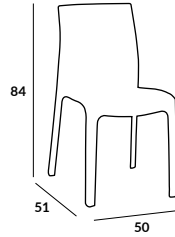

KRAFT

SKU:TEMOSA-401-KRAFT

 PLASTIC & WOOD

- # Polypropylene with Wood.
- # Compact legs gas injected.
- # UV colour resistance 7/8 (Max. 8).
- # Item suitable for indoor use.
- # 3 years warranty;

QTY BOX/ PALLET	PACKAGE MEASURES W x D x H (CM)	PACKAGE WEIGHT (KG)	QTY CTN 20'DV	QTY CTN 40'DV	QTY CTN 40'HC	QTY TRUCK 80M ³
24 (PALLET)	114 x 100 x 156 (PALLET)	120	288	576	576	624
4 (CARTON BOX)	69 x 52 x 98 (CARTON BOX)	20	332	680	784	872