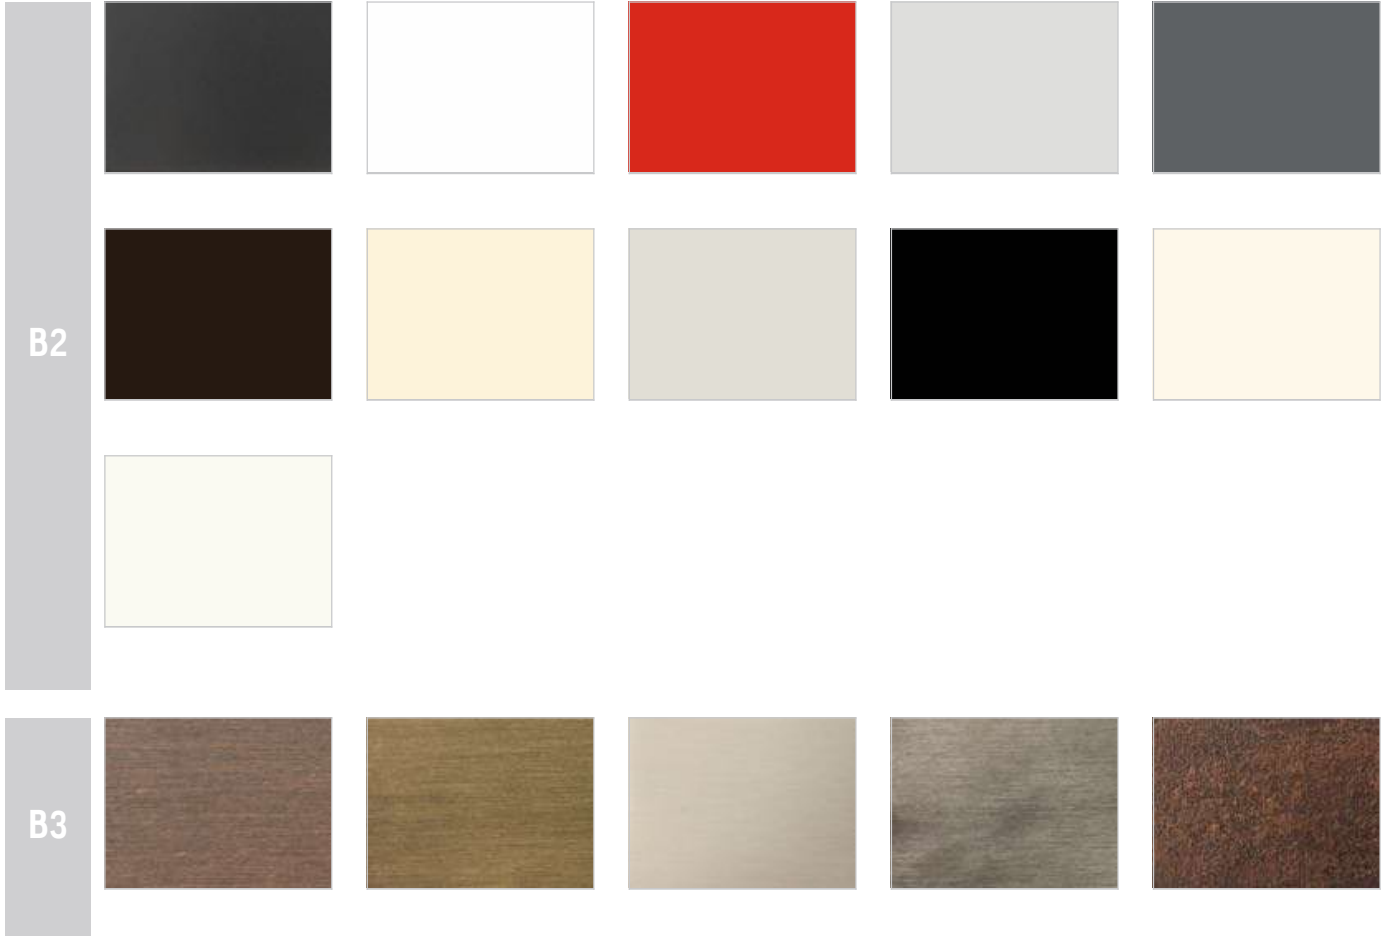

KOHI WOOD | AVAILABLE FINISHES

IRON