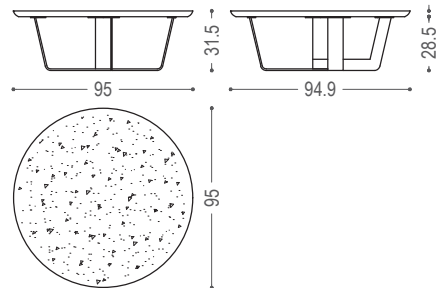

KOHI-MARBLE4