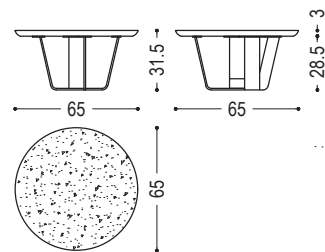

FEASIBILITY LACQUERED IRON BASE	SMALL TABLE H 22 CM	SMALL TABLE H 32 CM
	■	■
	■	■

AVAILABLE FINISHES:

- B2:
- B3:

KOHI-WOOD1

KOHI-WOOD2

KOHI-WOOD3

KOHI-WOOD4

KOHI WOOD | AVAILABLE FINISHES

WOOD

KOHI WOOD | AVAILABLE FINISHES

IRON

KOHI MARBLE

STANDARD VERSION:

CODE	SIZE	F1	F2
KOHI-MARBLE1		■	■
KOHI-MARBLE2		■	■
KOHI-MARBLE3		■	■
KOHI-MARBLE4		■	■

AVAILABLE FINISHES:

F1:

F2:

FEASIBILITY LACQUERED IRON BASE	SMALL TABLE H 21,5 CM	SMALL TABLE H 31,5 CM
	■	■
	■	■

AVAILABLE FINISHES:

B2:

B3:

KOHI MARBLE

KOHI-MARBLE1

KOHI-MARBLE2