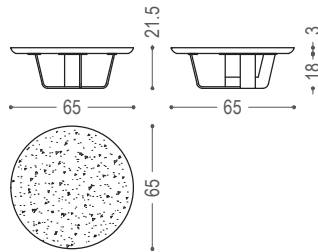

FEASIBILITY LACQUERED IRON BASE	SMALL TABLE H 22 CM	SMALL TABLE H 32 CM
	■	■
	■	■

AVAILABLE FINISHES:

- B2:
- B3:

KOHI-WOOD1

KOHI-WOOD2

KOHI-WOOD3

KOHI-WOOD4

KOHI WOOD | AVAILABLE FINISHES

WOOD

KOHI WOOD | AVAILABLE FINISHES

IRON

KOHI MARBLE

STANDARD VERSION:

CODE	SIZE	F1	F2
KOHI-MARBLE1		■	■
KOHI-MARBLE2		■	■
KOHI-MARBLE3		■	■
KOHI-MARBLE4		■	■

AVAILABLE FINISHES:

F1:

F2:

FEASIBILITY LACQUERED IRON BASE	SMALL TABLE H 21,5 CM	SMALL TABLE H 31,5 CM
	■	■
	■	■

AVAILABLE FINISHES:

B2:

B3:

KOHI MARBLE

KOHI-MARBLE1

KOHI-MARBLE2