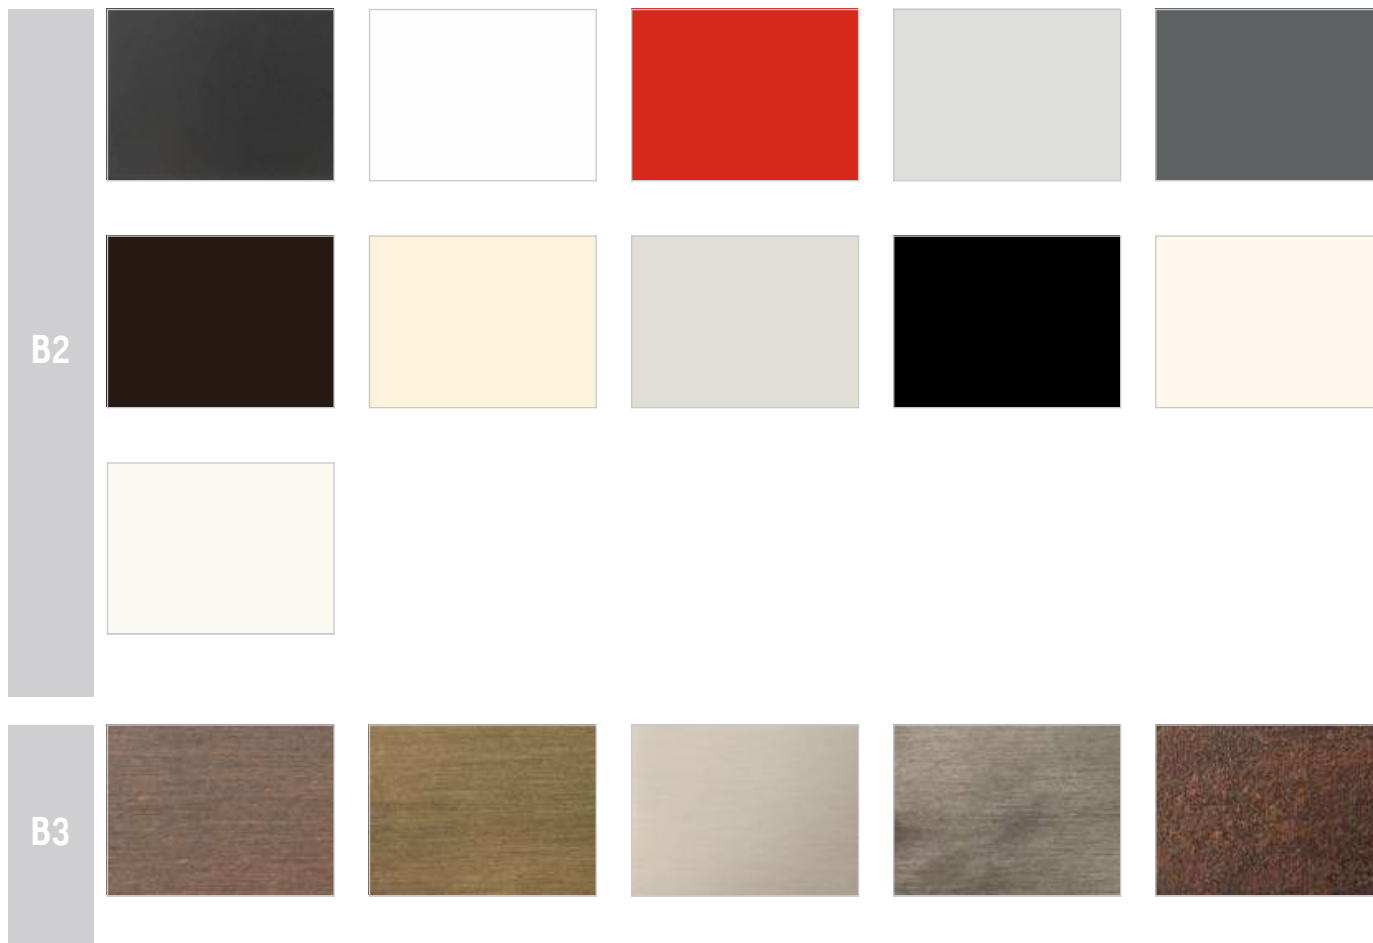

F2:

FEASIBILITY LACQUERED IRON BASE	SMALL TABLE H 21,5 CM	SMALL TABLE H 31,5 CM
	■	■
	■	■

AVAILABLE FINISHES:

B2:

B3:

KOHI MARBLE

KOHI-MARBLE1

KOHI-MARBLE2

KOHI-MARBLE3

KOHI-MARBLE4

KOHI MARBLE | AVAILABLE FINISHES

IRON

OTHER MATERIALS