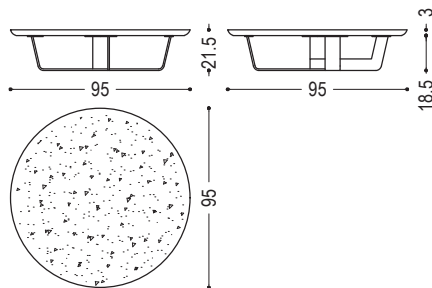

KOHI-MARBLE3