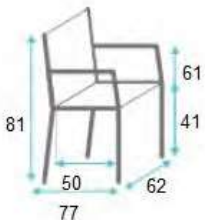

## DIMENSIONS

W: 62 D: 77 H:81 cm  
W:24.4 D:30.3 H:31.9 inch

Seat Height: 46 cm  
Seat Height:18.1 inch

Arm Height:61 cm  
Arm Height:24 inch

W: 62 D: 77 H:81 cm  
W:24.4 D:30.3 H:31.9 inch

Seat Height: 41 cm  
Seat Height:16.1 inch

Arm Height:61 cm  
Arm Height:24 inch