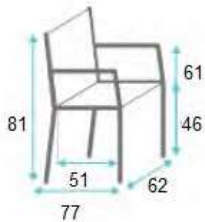

## DIMENSIONS

W: 62 D: 77 H:81 cm  
W:24.4 D:30.3 H:31.9 inch

Seat Height: 46 cm  
Seat Height:18.1 inch

Arm Height:61 cm  
Arm Height:24 inch

W: 62 D: 77 H:81 cm  
W:24.4 D:30.3 H:31.9 inch

Seat Height: 41 cm  
Seat Height:16.1 inch

Arm Height:61 cm  
Arm Height:24 inch